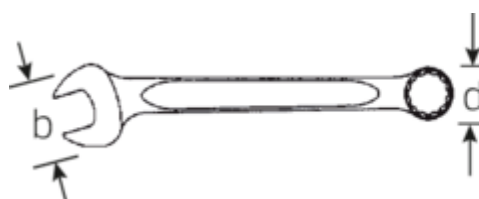

Product highlights.

More robust.

When force is applied to a spanner, the greatest force acts on the area between the jaw and the shank, which is why STAHLWILLE spanners are reinforced at this point. The special design makes the load zones more resilient, which reduces the risk of breakage to a minimum.

More robust.

When force is applied to a spanner, the greatest force acts on the area between the jaw and the shank, which is why STAHLWILLE spanners are reinforced at this point. The special design makes the load zones more resilient, which reduces the risk of breakage to a minimum.

Slimmer.

Extremely thin-walled rings facilitate work in confined spaces. In addition, the rings are higher than standard nuts – which prevents the spanner seizing on the nut.

Technical Drawing.

Technical Attributes.

a1	6,7 mm
a2	11,5 mm
Width mm (b)	40 mm
d	26 mm
DIN	DIN 3113 Form A
Length mm (L)	200 mm
Jaw angle	15 °
Width across flats [mm]	18 mm
Spanner width 1 [mm]	18 mm
Spanner width 2 [mm]	18 mm
t	10 mm

Logistics data.