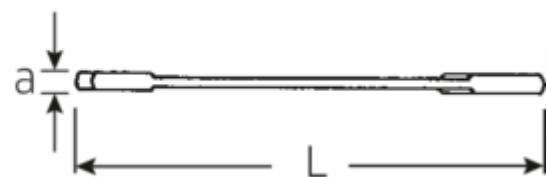

Small double open ended spanner
ELECTRIC, metric

ELECTRIC 12

Art.No. **40060505**
GTIN **4018754018567**
Model **12 5**

Label.

Double open-ended spanner, small Spanner size 5mm L.78mm

Features.

- Straight design, jaw position 15° and 75°
- Sturdy, slim and lightweight intelligent design
- High bending strength due to double T-profile
- STAHLWILLE's round finish ensures a surface that is pleasant to the skin and has a good grip
- Extremely sturdy, exceptionally durable
- Drop-forged, hardened and cooled in oil bath
- Chrome-alloy steel, chrome plated

Technical Drawing.

Technical Attributes.

a	2 mm
Width mm (b)	12,6 mm
Length mm (L)	78 mm
Jaw angle	15/75 °
Width across flats [mm]	5 mm
Spanner width 1 [mm]	5 mm

Logistics data.

Depth mm (IFS)	78
Width mm (IFS)	13
Height mm (IFS)	2
Length (packed, mm)	90
Width (packed, mm)	40
Height (packed, mm)	10

Spanner width 2 [mm]	5 mm	Volume (packed, dm3)	0.036 dm3
		Art. no.	40060505
		Weight (gross, kg)	0,073
		Weight PAP (kg)	0,000
		Weight PVC (kg)	0,002
		GTIN	4018754018567
		Country of origin	GERMANY
		Region of origin	Nordrhein-Westfalen
		WEEE/ElektroG	nicht ear-pflichtig
		Customs tariff no.	82041100
		Packing standard	10
		Weight	7 g

40065555 12 5,5

Double open-ended spanner, small
Spanner size 5,5mm L.78mm

4018754018703

GTIN-Code.

STAHLWILLE Eduard Wille GmbH & Co. KG

Lindenallee 27 · 42349 Wuppertal · Germany · Phone: +49 202 4791-0 · Fax: +49 202 4791-200
info@stahlwille.de · www.stahlwille.com · Copyright by STAHLWILLE Eduard Wille GmbH & Co. KG, Wuppertal
Copyright by STAHLWILLE Eduard Wille GmbH & Co. KG, Wuppertal