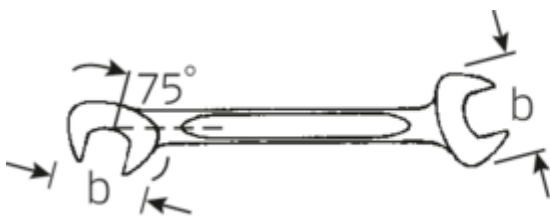

Small double open ended spanner
ELECTRIC, metric

ELECTRIC 12

Art.No. **40060505**
GTIN **4018754018567**
Model **12 5**

Label.

Double open-ended spanner, small Spanner size 5mm L.78mm

Features.

- Straight design, jaw position 15° and 75°
- Sturdy, slim and lightweight intelligent design
- High bending strength due to double T-profile
- STAHLWILLE's round finish ensures a surface that is pleasant to the skin and has a good grip
- Extremely sturdy, exceptionally durable
- Drop-forged, hardened and cooled in oil bath
- Chrome-alloy steel, chrome plated

Technical Drawing.

Technical Attributes.

a	2 mm
Width mm (b)	12,6 mm
Length mm (L)	78 mm
Jaw angle	15/75 °
Width across flats [mm]	5 mm
Spanner width 1 [mm]	5 mm

Logistics data.

Depth mm (IFS)	78
Width mm (IFS)	13
Height mm (IFS)	2
Length (packed, mm)	90
Width (packed, mm)	40
Height (packed, mm)	10

Spanner width 2 [mm]	5 mm	Volume (packed, dm3)	0.036 dm3
		Art. no.	40060505
		Weight (gross, kg)	0,073
		Weight PAP (kg)	0,000
		Weight PVC (kg)	0,002
		GTIN	4018754018567
		Country of origin	GERMANY
		Region of origin	Nordrhein-Westfalen
		WEEE/ElektroG	nicht ear-pflichtig
		Customs tariff no.	82041100
		Packing standard	10
		Weight	7 g