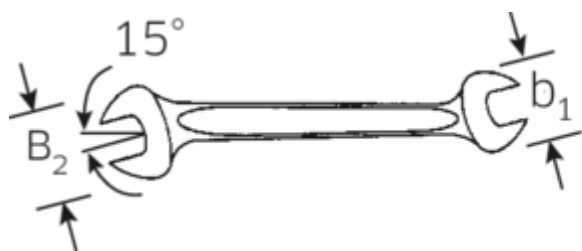

#### Label.

Double open-ended spanners Spanner size 34 x 36 mm L.325mm

#### Features.

- Straight design, jaw position 15°
- Sturdy, slim and lightweight intelligent design
- High bending strength due to double T-profile
- STAHLWILLE round finish ensures a surface that is pleasant to the skin and has a good grip
- Extremely sturdy, exceptionally durable
- Drop-forged, hardened and cooled in oil bath
- Chrome-alloy steel, chrome plated
- DIN 3110, ISO 10102

## Technical Attributes.

a	10 mm
b1	75 mm
b2	80 mm
Length mm (L)	325 mm
Jaw angle	15 °
Width across flats [mm]	34 x 36 mm
Spanner width 1 [mm]	34 mm
Spanner width 2 [mm]	36 mm