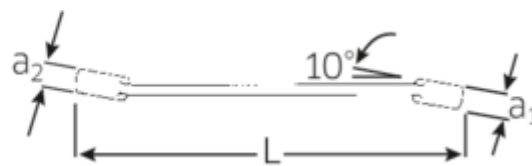

Double ended open ring spanner angled OPEN RING, inch, hexagon

OPEN RING 24a

Art.No. 41482024
GTIN 4018754022854
Model 24 A 5/16 X 3/8

Label. Double ended open ring spanner angled OPEN RING Spanner size 5/16 x 3/8 " L.145mm

- Features.**
- hexagon
 - Chrome Alloy Steel, chrome plated

Advantages.

With hexagon

Product highlights.

Slimmer.

Extremely thin-walled rings facilitate work in confined spaces. In addition, the rings are higher than standard nuts – which prevents the spanner seizing on the nut.

Excellent workmanship.

Technical Drawing.

Technical Attributes.

a1	7 mm
a2	8,5 mm
Drive profile	Hexagon AS drive
d1	17,5 mm
d2	19,5 mm
Length mm (L)	145 mm
m1	6,3 mm
m2	7,1 mm
Spanner width 1 [inch]	5/16 "
Spanner width s 2 [inch]	3/8 "

Logistics data.

Depth mm (IFS)	145
Width mm (IFS)	20
Height mm (IFS)	11
Length (packed, mm)	147
Width (packed, mm)	52
Height (packed, mm)	37
Volume (packed, dm ³)	0.282828 dm ³
Art. no.	41482024
Weight (gross, kg)	0,390
Weight PAP (kg)	0,000
Weight PVC (kg)	0,009
GTIN	4018754022854
Country of origin	GERMANY
Region of origin	Nordrhein-Westfalen
WEEE/ElektroG	nicht ear-pflichtig
Customs tariff no.	82041100
Packing standard	10
Weight	39 g