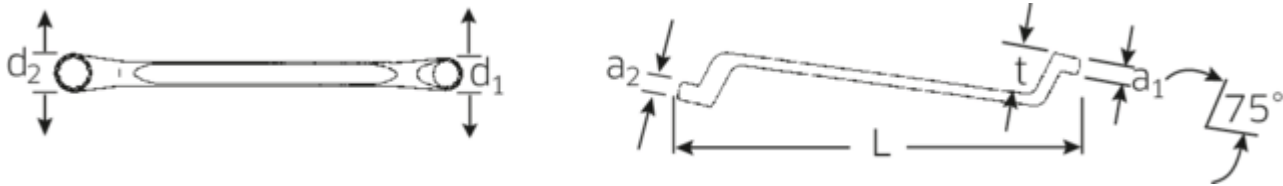

Double ended ring spanner, metric, offset

StahlwilleSTABIL®20

Art.No. 41040810
GTIN 4018754020812
Model 20 8 X 10

Label. Double ended ring spanner Spanner size 8 x 10 mm L.180mm

Features. StahlwilleSTABIL®

- offset
- DIN 838/ISO 10104
- Chrome Alloy Steel, chrome plated

Advantages.

Low-crank

Product highlights.

Slimmer.

Extremely thin-walled rings facilitate work in confined spaces. In addition, the rings are higher than standard nuts – which prevents the spanner seizing on the nut.

Excellent workmanship.

Technical Drawing.

Technical Attributes.

a1	7 mm
a2	9 mm
Drive profile	Double hexagon AS-drive
d1	13,1 mm
d2	15,8 mm
Length mm (L)	180 mm
Spanner width 1 [mm]	8 mm
Spanner width 2 [mm]	10 mm
t	21 mm

Logistics data.

Depth mm (IFS)	189
Width mm (IFS)	16
Height mm (IFS)	23
Length (packed, mm)	200
Width (packed, mm)	70
Height (packed, mm)	36
Volume (packed, dm ³)	0.504 dm ³
Art. no.	41040810
Weight (gross, kg)	0,610
Weight PAP (kg)	0,000
Weight PVC (kg)	0,009
GTIN	4018754020812
Country of origin	GERMANY
Region of origin	Nordrhein-Westfalen
WEEE/ElektroG	nicht ear-pflichtig
Customs tariff no.	82041100
Packing standard	10
Weight	61 g