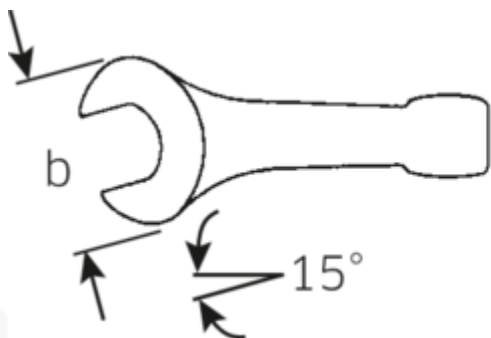

Open-ended striking spanner

4204

Art.No. **42040032**
GTIN **4018754023677**
Model **4204 32 SCHLAG-
MAULSCHLUESSEL**

Label. Open-ended striking spanner Spanner size 32mm L.190mm

Features.

- DIN 133
- Special steel, steel grey

Advantages.

DIN 133

Technical Drawing.

Technical Attributes.

Length mm (L)	190 mm
Width across flats [mm]	32 mm
Spanner width 1 [mm]	32 mm

Logistics data.

Depth mm (IFS)	189
Width mm (IFS)	61
Height mm (IFS)	18

Length (packed, mm)	189
Width (packed, mm)	61
Height (packed, mm)	18
Volume (packed, dm3)	0.207522 dm3
Art. no.	42040032
Weight (gross, kg)	0,395
Weight PAP (kg)	0,000
Weight PVC (kg)	0,000
GTIN	4018754023677
Country of origin	GERMANY
Region of origin	Nordrhein-Westfalen
WEEE/ElektroG	nicht ear-pflichtig
Customs tariff no.	82041100
Packing standard	1
Weight	395 g

42040080	4204 80 SCHLAG- MAULSCHLUESSEL	Open-ended striking spanner Spanner size 80mm L.408mm	4018754023776
42040085	4204 85 SCHLAG- MAULSCHLUESSEL	Open-ended striking spanner Spanner size 85mm L.408mm	4018754023783
42040090	4204 90 SCHLAG- MAULSCHLUESSEL	Open-ended striking spanner Spanner size 90mm L.445mm	4018754023790
42040095	4204 95 SCHLAG- MAULSCHLUESSEL	Open-ended striking spanner Spanner size 95mm L.445mm	4018754023806
42040100	4204 100 SCHLAG- MAULSCHLUESSEL	Open-ended striking spanner Spanner size 100mm L.485mm	4018754023813
42040105	4204 105 SCHLAG- MAULSCHLUESSEL	Open-ended striking spanner Spanner size 105mm L.485mm	4018754023820