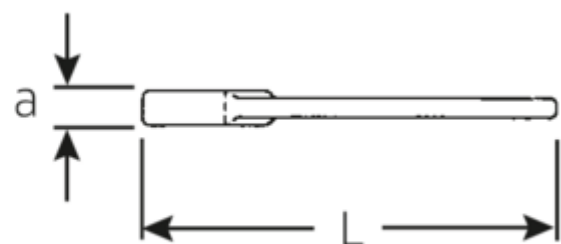

Open-ended striking spanner

4204

Art.No. **42040032**
GTIN **4018754023677**
Model **4204 32 SCHLAG-
MAULSCHLUESSEL**

Label. Open-ended striking spanner Spanner size 32mm L.190mm

Features.

- DIN 133
- Special steel, steel grey

Advantages.

DIN 133

Technical Drawing.

Technical Attributes.

Length mm (L)	190 mm
Width across flats [mm]	32 mm
Spanner width 1 [mm]	32 mm

Logistics data.

Depth mm (IFS)	189
Width mm (IFS)	61
Height mm (IFS)	18

Length (packed, mm)	189
Width (packed, mm)	61
Height (packed, mm)	18
Volume (packed, dm3)	0.207522 dm3
Art. no.	42040032
Weight (gross, kg)	0,395
Weight PAP (kg)	0,000
Weight PVC (kg)	0,000
GTIN	4018754023677
Country of origin	GERMANY
Region of origin	Nordrhein-Westfalen
WEEE/ElektroG	nicht ear-pflichtig
Customs tariff no.	82041100
Packing standard	1
Weight	395 g