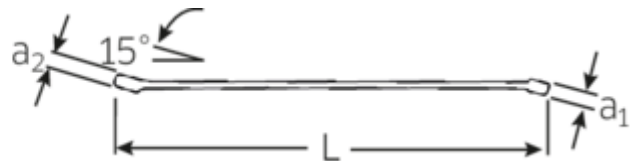

Double ended ring spanner, inch, extra long, Spline-Drive profile

220aSP

Art.No. **41162832**
GTIN **4018754133567**
Model **220A SP 28 X 32**

Label.

Double ended ring spanner Spanner size 7/8 x 1 " L.430mm

Features.

- extra long
- with Spline-Drive profile
- 15° angled
- MS-33787, MIL-W-8982
- HPQ® high performance steel, chrome plated

Advantages.

Extra long

Product highlights.

Slimmer.

Extremely thin-walled rings facilitate work in confined spaces. In addition, the rings are higher than standard nuts – which prevents the spanner seizing on the nut.

Technologies and features.

Double T-profile

The double T-profile of the STAHLWILLE open-ended and ring spanners has a recess in the middle of the shaft. This reduces the weight of the tool and ensures safe handling. The spanners provide exceptional grip and facilitates reduced work fatigue.

Technical Drawing.

Technical Attributes.

a1	13,5 mm
a2	15 mm
Drive profile	Spline-drive
d1	32 mm
d2	36,5 mm
Length mm (L)	430 mm
Spanner width 1 [inch]	7/8 "
Spanner width s 2 [inch]	1 "

Logistics data.

Depth mm (IFS)	430
Width mm (IFS)	37
Height mm (IFS)	15
Length (packed, mm)	440
Width (packed, mm)	100
Height (packed, mm)	37
Volume (packed, dm3)	1.628 dm3
Art. no.	41162832
Weight (gross, kg)	2,910
Weight PAP (kg)	0,000
Weight PVC (kg)	0,022
GTIN	4018754133567
Country of origin	GERMANY
Region of origin	Nordrhein-Westfalen
WEEE/ElektroG	nicht ear-pflichtig
Customs tariff no.	82041100
Packing standard	5
Weight	582 g