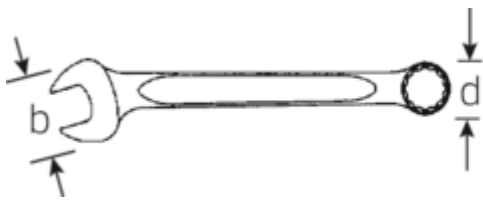

#### Features.

- Wrench with metric dimensions, even wrench sizes
  - DIN 3113 Form A/ISO 7738 Form A
  - Jaw side straight, ring side 15° angled
  - Sturdy, slim and lightweight intelligent design
  - High bending strength due to double T-profile
  - STAHLWILLE's round finish ensures a surface that is pleasant to the skin and has a good grip
  - Extremely sturdy, exceptionally durable
  - Drop-forged, hardened and cooled in oil bath
  - Chrome-alloy steel, chrome plated
  - In cardboard packaging
- 8; 9; 10; 11; 12; 13; 14; 15; 17; 19 mm

#### Advantages.

Made in Germany - Combination spanner set OPEN BOX in carton, 10 pcs.-pcs, 8 - 19 mm, ring side 15° angled, DIN 3113 Form A,

Extremely resilient and durable – stronger than any screw

Special manufacturing process allows for thin-walled rings – perfect for screwing in hard-to-reach places

## Technical Drawing.