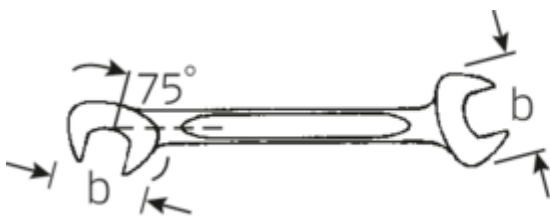

**Small double open ended spanner**  
**ELECTRIC, inch**

**ELECTRIC 12a**

Art.No. **40462424**  
GTIN **4018754020010**  
Model **12 A 3/8**

**Label.**

Double open-ended spanner, small Spanner size 3/8" L.105mm

**Features.**

- Straight design, jaw position 15° and 75°
- Sturdy, slim and lightweight intelligent design
- High bending strength due to double T-profile
- STAHLWILLE's round finish ensures a surface that is pleasant to the skin and has a good grip
- Extremely sturdy, exceptionally durable
- Drop-forged, hardened and cooled in oil bath
- Chrome-alloy steel, chrome plated

**Technical Drawing.**

**Technical Attributes.**

a	3 mm
Width mm (b)	21 mm
Length mm (L)	105 mm
Jaw angle	15/75 °
Spanner size [inch]	3/8 "
Spanner width 1 [inch]	3/8 "

**Logistics data.**

Depth mm (IFS)	105
Width mm (IFS)	21
Height mm (IFS)	3
Length (packed, mm)	115
Width (packed, mm)	85
Height (packed, mm)	13

<b>Spanner width s 2 [inch]</b>	3/8 "	<b>Volume (packed, dm3)</b>	0.127075 dm3
		<b>Art. no.</b>	40462424
		<b>Weight (gross, kg)</b>	0,225
		<b>Weight PAP (kg)</b>	0,000
		<b>Weight PVC (kg)</b>	0,004
		<b>GTIN</b>	4018754020010
		<b>Country of origin</b>	GERMANY
		<b>Region of origin</b>	Nordrhein-Westfalen
		<b>WEEE/ElektroG</b>	nicht ear-pflichtig
		<b>Customs tariff no.</b>	82041100
		<b>Packing standard</b>	10
		<b>Weight</b>	22 g