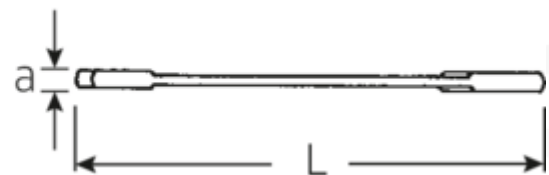

**Small double open ended spanner**  
**ELECTRIC, inch**

**ELECTRIC 12a**

Art.No. **40462424**  
GTIN **4018754020010**  
Model **12 A 3/8**

**Label.**

Double open-ended spanner, small Spanner size 3/8" L.105mm

**Features.**

- Straight design, jaw position 15° and 75°
- Sturdy, slim and lightweight intelligent design
- High bending strength due to double T-profile
- STAHLWILLE's round finish ensures a surface that is pleasant to the skin and has a good grip
- Extremely sturdy, exceptionally durable
- Drop-forged, hardened and cooled in oil bath
- Chrome-alloy steel, chrome plated

**Technical Drawing.**

**Technical Attributes.**

a	3 mm
Width mm (b)	21 mm
Length mm (L)	105 mm
Jaw angle	15/75 °
Spanner size [inch]	3/8 "
Spanner width 1 [inch]	3/8 "

**Logistics data.**

Depth mm (IFS)	105
Width mm (IFS)	21
Height mm (IFS)	3
Length (packed, mm)	115
Width (packed, mm)	85
Height (packed, mm)	13

<b>Spanner width s 2 [inch]</b>	3/8 "	<b>Volume (packed, dm3)</b>	0.127075 dm3
		<b>Art. no.</b>	40462424
		<b>Weight (gross, kg)</b>	0,225
		<b>Weight PAP (kg)</b>	0,000
		<b>Weight PVC (kg)</b>	0,004
		<b>GTIN</b>	4018754020010
		<b>Country of origin</b>	GERMANY
		<b>Region of origin</b>	Nordrhein-Westfalen
		<b>WEEE/ElektroG</b>	nicht ear-pflichtig
		<b>Customs tariff no.</b>	82041100
		<b>Packing standard</b>	10
		<b>Weight</b>	22 g