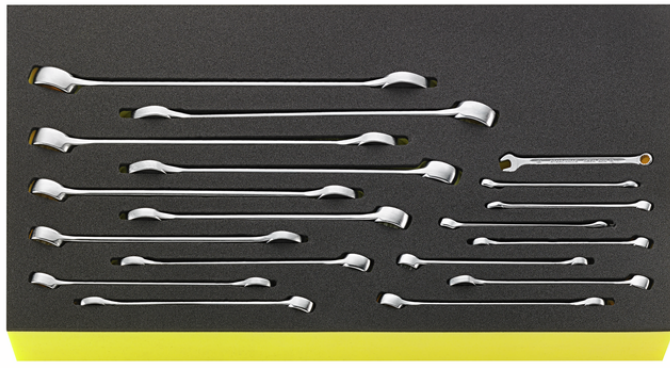

Combination spanners i.TCS inlay

OPEN BOX TCS WT 13/18 6-24 mm

Art.No. 96830121
GTIN 4018754248766
Model TCS WT 13/18 6-24MM

Label. Combination spanners i.TCS inlay TCS WT 13/18 6-24MM 6 - 24 18 pcs.

- Features.**
- For the drawers of tool trolley No. 13217
 - 460 x 250 x 60 mm
 - 18-piece set

Advantages.

Made in Germany - Combination spanners i.TCS inlay in TCS inlay, 18 pcs.-pcs, 6 - 24 mm, ring side 15° angled, DIN 3113 Form B,

Special manufacturing process allows for thin-walled rings – perfect for screwing in hard-to-reach places

Extremely resilient and durable – stronger than any screw

High-quality, non-slip surface texture – for safe working even with oily hands

Technical Drawing.

Technical Attributes.

Number of tools 18 pcs.
Range 6 - 24