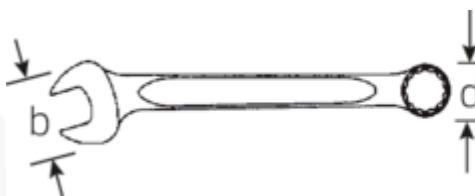

Combination spanners i.TCS inlay

OPEN BOX TCS WT 13/18 6-24 mm

Art.No. 96830121
GTIN 4018754248766
Model TCS WT 13/18 6-24MM

Label. Combination spanners i.TCS inlay TCS WT 13/18 6-24MM 6 - 24 18 pcs.

- Features.**
- For the drawers of tool trolley No. 13217
 - 460 x 250 x 60 mm
 - 18-piece set

Advantages.

Made in Germany - Combination spanners i.TCS inlay in TCS inlay, 18 pcs.-pcs, 6 - 24 mm, ring side 15° angled, DIN 3113 Form B,

Special manufacturing process allows for thin-walled rings – perfect for screwing in hard-to-reach places

Extremely resilient and durable – stronger than any screw

High-quality, non-slip surface texture – for safe working even with oily hands

Technical Drawing.

Technical Attributes.

Number of tools 18 pcs.
Range 6 - 24

Logistics data.

Depth mm (IFS) 460
Width mm (IFS) 250

Width mm (b)	460 mm	Height mm (IFS)	30
DIN	DIN 3113 Form B	Length (packed, mm)	460
Height mm (h)	60 mm	Width (packed, mm)	250
Length mm (L)	250 mm	Height (packed, mm)	30
		Volume (packed, dm3)	3.45 dm3
		Art. no.	96830121
		Weight (gross, kg)	1,940
		Weight PAP (kg)	0,000
		Weight PVC (kg)	0,000
		GTIN	4018754248766
		Country of origin	GERMANY
		Region of origin	Nordrhein-Westfalen
		WEEE/ElektroG	nicht ear-pflichtig
		Customs tariff no.	82041100
		Packing standard	1
		Weight	1940 g