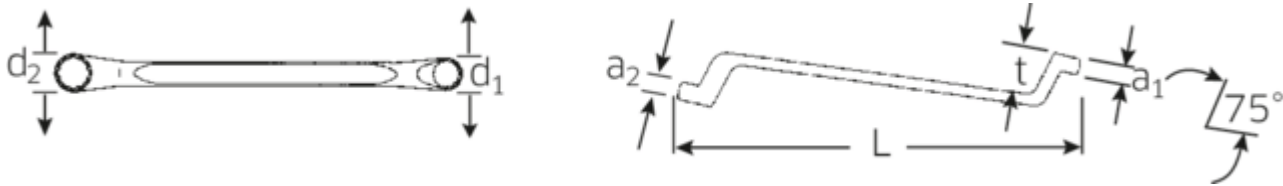

### Slimmer.

Extremely thin-walled rings facilitate work in confined spaces. In addition, the rings are higher than standard nuts – which prevents the spanner seizing on the nut.

## Technical Attributes.

a1	12 mm
a2	13 mm
Drive profile	Double hexagon AS-drive
d1	26,6 mm
d2	28 mm
Length mm (L)	275 mm
Spanner width 1 [mm]	18 mm
Spanner width 2 [mm]	19 mm
t	29 mm