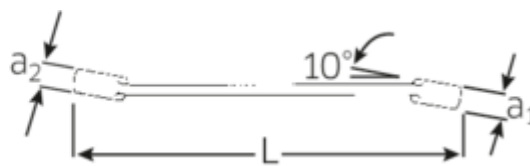

Double ended open ring spanner OPEN RING, metric, hexagon

OPEN RING 24

Art.No. 41080911
GTIN 4018754021895
Model 24 9 X 11

Label.

Double ended open ring spanner OPEN RING Spanner size 9 x 11 mm L.155mm

Features.

- hexagon
- DIN 3118/ISO 3318
- Chrome Alloy Steel, chrome plated

Advantages.

With hexagon

Product highlights.

Slimmer.

Extremely thin-walled rings facilitate work in confined spaces. In addition, the rings are higher than standard nuts – which prevents the spanner seizing on the nut.

Excellent workmanship.

Technical Drawing.

Technical Attributes.

a1	8,5 mm
a2	9 mm
Drive profile	Hexagon AS drive
d1	18,5 mm
d2	21,5 mm
Length mm (L)	155 mm
m1	6,7 mm
m2	8,6 mm
Spanner width 1 [mm]	9 mm
Spanner width 2 [mm]	11 mm

Logistics data.

Depth mm (IFS)	150
Width mm (IFS)	22
Height mm (IFS)	11
Length (packed, mm)	152
Width (packed, mm)	55
Height (packed, mm)	42
Volume (packed, dm3)	0.35112 dm3
Art. no.	41080911
Weight (gross, kg)	0,540
Weight PAP (kg)	0,000
Weight PVC (kg)	0,008
GTIN	4018754021895
Country of origin	GERMANY
Region of origin	Nordrhein-Westfalen
WEEE/ElektroG	nicht ear-pflichtig
Customs tariff no.	82041100
Packing standard	10
Weight	54 g