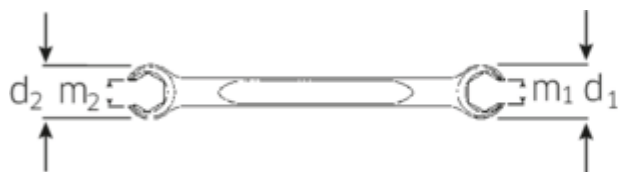

Double ended open ring spanner OPEN RING, metric, hexagon

OPEN RING 24

Art.No. 41080911
GTIN 4018754021895
Model 24 9 X 11

Label.

Double ended open ring spanner OPEN RING Spanner size 9 x 11 mm L.155mm

Features.

- hexagon
- DIN 3118/ISO 3318
- Chrome Alloy Steel, chrome plated

Advantages.

With hexagon

Product highlights.

Slimmer.

Extremely thin-walled rings facilitate work in confined spaces. In addition, the rings are higher than standard nuts – which prevents the spanner seizing on the nut.

Excellent workmanship.

Technical Drawing.

Technical Attributes.

a1	8,5 mm
a2	9 mm
Drive profile	Hexagon AS drive
d1	18,5 mm
d2	21,5 mm
Length mm (L)	155 mm
m1	6,7 mm
m2	8,6 mm
Spanner width 1 [mm]	9 mm
Spanner width 2 [mm]	11 mm

Logistics data.

Depth mm (IFS)	150
Width mm (IFS)	22
Height mm (IFS)	11
Length (packed, mm)	152
Width (packed, mm)	55
Height (packed, mm)	42
Volume (packed, dm3)	0.35112 dm3
Art. no.	41080911
Weight (gross, kg)	0,540
Weight PAP (kg)	0,000
Weight PVC (kg)	0,008
GTIN	4018754021895
Country of origin	GERMANY
Region of origin	Nordrhein-Westfalen
WEEE/ElektroG	nicht ear-pflichtig
Customs tariff no.	82041100
Packing standard	10
Weight	54 g