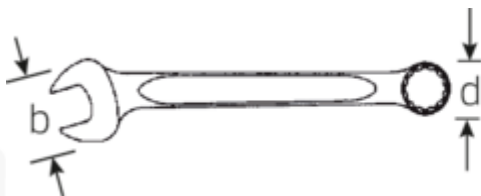

### OPEN BOX TCS 13/18, 6-24 mm

Art.No. **96838183**  
 GTIN **4018754137657**  
 Model **TCS 13/18,6-24MM**

**Label.** Combination spanners i.TCS inlay OPEN BOX TCS 13/18, 6-24 mm 18 pcs.

**Features.**

- 530 x 350 x 35 mm
- 18-piece set

## Advantages.

Made in Germany - Combination spanners i.TCS inlay in TCS inlay, 18 pcs.-pcs, 6 - 24 mm, ring side 15° angled, DIN 3113 Form B,

Special manufacturing process allows for thin-walled rings – perfect for screwing in hard-to-reach places

## Technical Drawing.