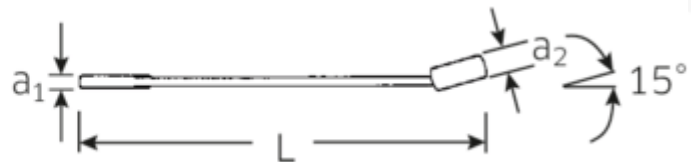

Technical Drawing.

Technical Attributes.

Number of tools 18 pcs.
Range 6 - 24

Logistics data.

Depth mm (IFS) 530
Width mm (IFS) 350