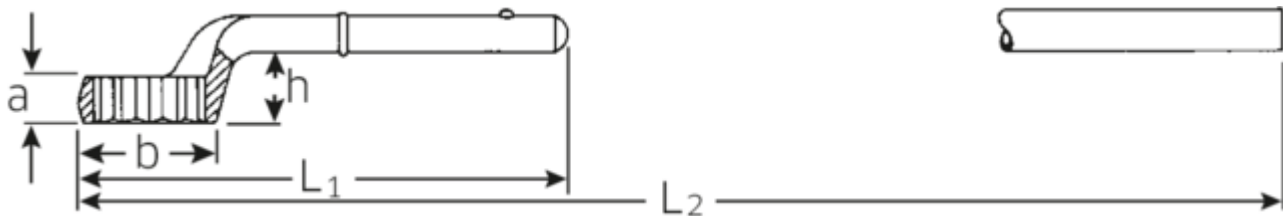

Heavy duty ring spanner

5

Art.No. 42020075
GTIN 4018754023592
Model 5 75 ZUG-RINGSCHLUESSEL

Label. Heavy duty ring spanner Spanner size 75mm L.375mm

Features.

- without tubular handle
- Chrome Alloy Steel, chrome plated

Technical Drawing.

Technical Attributes.

a	38 mm
Width mm (b)	110 mm
for no.	4
Height mm (h)	57,6 mm
L1	375 mm
L2	1070 mm
Width across flats [mm]	75 mm
Spanner width 1 [mm]	75 mm

Logistics data.

Depth mm (IFS)	378
Width mm (IFS)	112
Height mm (IFS)	82
Length (packed, mm)	378
Width (packed, mm)	112
Height (packed, mm)	82
Volume (packed, dm3)	3.471552 dm3
Art. no.	42020075
Weight (gross, kg)	2,905
Weight PAP (kg)	0,000