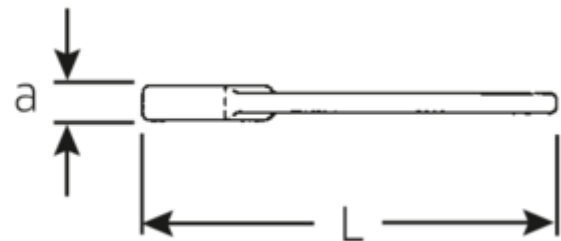

Open-ended striking spanner

4204

Art.No. 42040055
GTIN 4018754023721
Model 4204 55 SCHLAG-
MAULSCHLUESSEL

Label. Open-ended striking spanner Spanner size 55mm L.300mm

Features.

- DIN 133
- Special steel, steel grey

Advantages.

DIN 133

Technical Drawing.

Technical Attributes.

Length mm (L)	300 mm
Width across flats [mm]	55 mm
Spanner width 1 [mm]	55 mm

Logistics data.

Depth mm (IFS)	298
Width mm (IFS)	116
Height mm (IFS)	26

Length (packed, mm)	298
Width (packed, mm)	116
Height (packed, mm)	26
Volume (packed, dm3)	0.898768 dm3
Art. no.	42040055
Weight (gross, kg)	2,057
Weight PAP (kg)	0,000
Weight PVC (kg)	0,000
GTIN	4018754023721
Country of origin	GERMANY
Region of origin	Nordrhein-Westfalen
WEEE/ElektroG	nicht ear-pflichtig
Customs tariff no.	82041100
Packing standard	1
Weight	2057 g

42040080	4204 80 SCHLAG- MAULSCHLUESSEL	Open-ended striking spanner Spanner size 80mm L.408mm	4018754023776
42040085	4204 85 SCHLAG- MAULSCHLUESSEL	Open-ended striking spanner Spanner size 85mm L.408mm	4018754023783
42040090	4204 90 SCHLAG- MAULSCHLUESSEL	Open-ended striking spanner Spanner size 90mm L.445mm	4018754023790
42040095	4204 95 SCHLAG- MAULSCHLUESSEL	Open-ended striking spanner Spanner size 95mm L.445mm	4018754023806
42040100	4204 100 SCHLAG- MAULSCHLUESSEL	Open-ended striking spanner Spanner size 100mm L.485mm	4018754023813
42040105	4204 105 SCHLAG- MAULSCHLUESSEL	Open-ended striking spanner Spanner size 105mm L.485mm	4018754023820