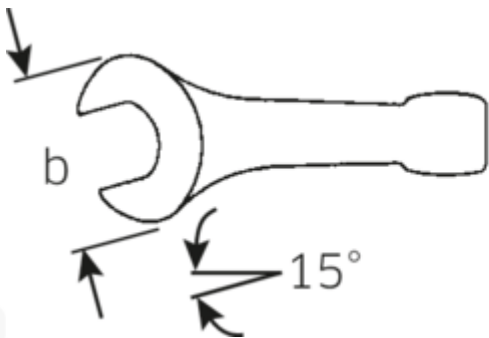

Open-ended striking spanner

4204

Art.No. 42040055
GTIN 4018754023721
Model 4204 55 SCHLAG-
MAULSCHLUESSEL

Label. Open-ended striking spanner Spanner size 55mm L.300mm

Features.

- DIN 133
- Special steel, steel grey

Advantages.

DIN 133

Technical Drawing.

Technical Attributes.

Length mm (L)	300 mm
Width across flats [mm]	55 mm
Spanner width 1 [mm]	55 mm

Logistics data.

Depth mm (IFS)	298
Width mm (IFS)	116
Height mm (IFS)	26

Length (packed, mm)	298
Width (packed, mm)	116
Height (packed, mm)	26
Volume (packed, dm3)	0.898768 dm3
Art. no.	42040055
Weight (gross, kg)	2,057
Weight PAP (kg)	0,000
Weight PVC (kg)	0,000
GTIN	4018754023721
Country of origin	GERMANY
Region of origin	Nordrhein-Westfalen
WEEE/ElektroG	nicht ear-pflichtig
Customs tariff no.	82041100
Packing standard	1
Weight	2057 g

42040080	4204 80 SCHLAG- MAULSCHLUESSEL	Open-ended striking spanner Spanner size 80mm L.408mm	4018754023776
42040085	4204 85 SCHLAG- MAULSCHLUESSEL	Open-ended striking spanner Spanner size 85mm L.408mm	4018754023783
42040090	4204 90 SCHLAG- MAULSCHLUESSEL	Open-ended striking spanner Spanner size 90mm L.445mm	4018754023790
42040095	4204 95 SCHLAG- MAULSCHLUESSEL	Open-ended striking spanner Spanner size 95mm L.445mm	4018754023806
42040100	4204 100 SCHLAG- MAULSCHLUESSEL	Open-ended striking spanner Spanner size 100mm L.485mm	4018754023813
42040105	4204 105 SCHLAG- MAULSCHLUESSEL	Open-ended striking spanner Spanner size 105mm L.485mm	4018754023820