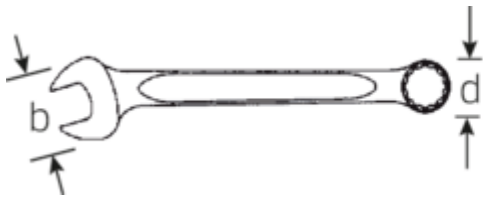

Product highlights.

More robust.

When force is applied to a spanner, the greatest force acts on the area between the jaw and the shank, which is why STAHLWILLE spanners are reinforced at this point. The special design makes the load zones more resilient, which reduces the risk of breakage to a minimum.

Slimmer.

Extremely thin-walled rings facilitate work in confined spaces. In addition, the rings are higher than standard nuts – which prevents the spanner seizing on the nut.

Technical Drawing.

Technical Attributes.

a1	3 mm
a2	3,2 mm
Width mm (b)	14 mm
d	9,8 mm
DIN	DIN 3113 Form A
Length mm (L)	95 mm
Jaw angle	15 °
Spanner size [inch]	7/32 "
Spanner width 1 [inch]	7/32 "
Spanner width s 2 [inch]	7/32 "

Logistics data.

Depth mm (IFS)	95
Width mm (IFS)	14
Height mm (IFS)	5
Length (packed, mm)	97
Width (packed, mm)	15
Height (packed, mm)	18
Volume (packed, dm3)	0.02619 dm3
Art. no.	40481414
Weight (gross, kg)	0,055
Weight PAP (kg)	0,000
Weight PVC (kg)	0,003
GTIN	4018754020072
Country of origin	GERMANY
Region of origin	Nordrhein-Westfalen
WEEE/ElektroG	nicht ear-pflichtig
Customs tariff no.	82041100
Packing standard	5
Weight	10 g