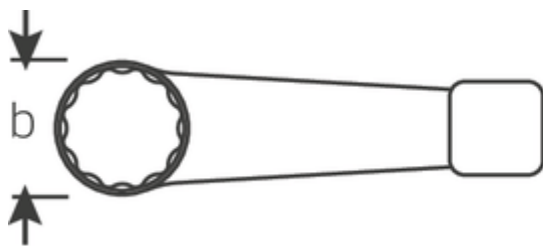

Striking face ring spanners, metric

4205

Art.No. **42050027**
GTIN **4018754024087**
Model **4205 27 SCHLAG-
RINGSCHLUESSEL**

Label. Striking face ring spanner Spanner size 27mm L.180mm

Features.

- DIN 7444
- Special steel, steel grey

Advantages.

DIN 7444

Technical Drawing.

Technical Attributes.

a	16 mm
Width mm (b)	46 mm
Length mm (L)	180 mm
Width across flats [mm]	27 mm
Spanner width 1 [mm]	27 mm

Logistics data.

Depth mm (IFS)	180
Width mm (IFS)	46
Height mm (IFS)	16
Length (packed, mm)	180
Width (packed, mm)	46

Height (packed, mm)	16
Volume (packed, dm3)	0.13248 dm3
Art. no.	42050027
Weight (gross, kg)	0,265
Weight PAP (kg)	0,000
Weight PVC (kg)	0,004
GTIN	4018754024087
Country of origin	GERMANY
Region of origin	Nordrhein-Westfalen
WEEE/ElektroG	nicht ear-pflichtig
Customs tariff no.	82041100
Packing standard	1
Weight	260 g