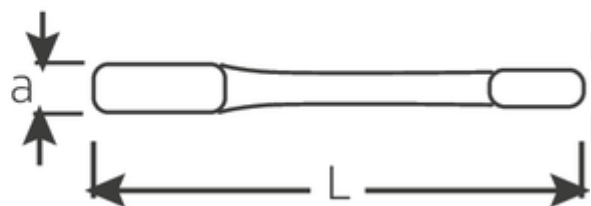

Striking face ring spanners, metric

4205

Art.No. **42050027**
GTIN **4018754024087**
Model **4205 27 SCHLAG-
RINGSCHLUESSEL**

Label. Striking face ring spanner Spanner size 27mm L.180mm

Features.

- DIN 7444
- Special steel, steel grey

Advantages.

DIN 7444

Technical Drawing.

Technical Attributes.

a	16 mm
Width mm (b)	46 mm
Length mm (L)	180 mm
Width across flats [mm]	27 mm
Spanner width 1 [mm]	27 mm

Logistics data.

Depth mm (IFS)	180
Width mm (IFS)	46
Height mm (IFS)	16
Length (packed, mm)	180
Width (packed, mm)	46

Height (packed, mm)	16
Volume (packed, dm3)	0.13248 dm3
Art. no.	42050027
Weight (gross, kg)	0,265
Weight PAP (kg)	0,000
Weight PVC (kg)	0,004
GTIN	4018754024087
Country of origin	GERMANY
Region of origin	Nordrhein-Westfalen
WEEE/ElektroG	nicht ear-pflichtig
Customs tariff no.	82041100
Packing standard	1
Weight	260 g