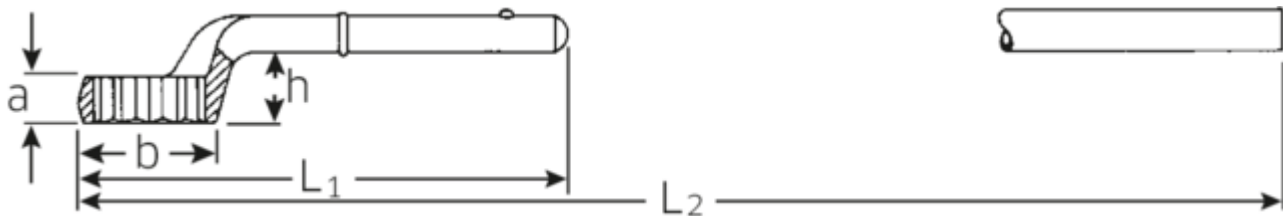

Heavy duty ring spanner

5

Art.No. 42020042
GTIN 4018754023493
Model 5 42 ZUG-RINGSCHLUESSEL

Label. Heavy duty ring spanner Spanner size 42mm L.265mm

Features.

- without tubular handle
- Chrome Alloy Steel, chrome plated

Technical Drawing.

Technical Attributes.

a	22 mm
Width mm (b)	62 mm
for no.	2
Height mm (h)	39,5 mm
L1	265 mm
L2	750 mm
Width across flats [mm]	42 mm
Spanner width 1 [mm]	42 mm

Logistics data.

Depth mm (IFS)	270
Width mm (IFS)	63
Height mm (IFS)	55
Length (packed, mm)	270
Width (packed, mm)	63
Height (packed, mm)	55
Volume (packed, dm3)	0.93555 dm3
Art. no.	42020042
Weight (gross, kg)	0,919
Weight PAP (kg)	0,000