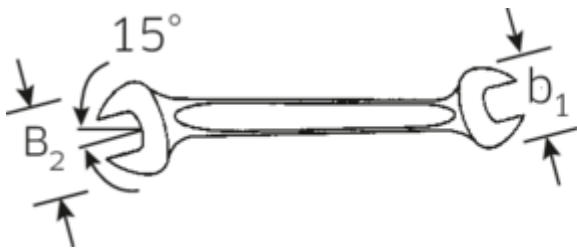

#### Label.

Double open-ended spanners Spanner size 27 x 32 mm L.300mm

#### Features.

- Straight design, jaw position 15°
- Sturdy, slim and lightweight intelligent design
- High bending strength due to double T-profile
- STAHLWILLE round finish ensures a surface that is pleasant to the skin and has a good grip
- Extremely sturdy, exceptionally durable
- Drop-forged, hardened and cooled in oil bath
- Chrome-alloy steel, chrome plated
- DIN 3110, ISO 10102

## Technical Attributes.

a	9,4 mm
b1	60 mm
b2	70 mm
Length mm (L)	300 mm
Jaw angle	15 °
Width across flats [mm]	27 x 32 mm
Spanner width 1 [mm]	27 mm
Spanner width 2 [mm]	32 mm