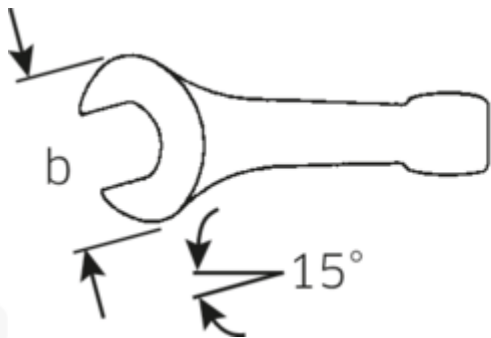

Open-ended striking spanner

4204

Art.No. 42040060
GTIN 4018754023738
Model 4204 60 SCHLAG-
MAULSCHLUESSEL

Label. Open-ended striking spanner Spanner size 60mm L.320mm

Features.

- DIN 133
- Special steel, steel grey

Advantages.

DIN 133

Technical Drawing.

Technical Attributes.

Length mm (L)	320 mm
Width across flats [mm]	60 mm
Spanner width 1 [mm]	60 mm

Logistics data.

Depth mm (IFS)	320
Width mm (IFS)	125
Height mm (IFS)	26

Length (packed, mm)	320
Width (packed, mm)	125
Height (packed, mm)	26
Volume (packed, dm3)	1.04 dm3
Art. no.	42040060
Weight (gross, kg)	2,660
Weight PAP (kg)	0,000
Weight PVC (kg)	0,000
GTIN	4018754023738
Country of origin	GERMANY
Region of origin	Nordrhein-Westfalen
WEEE/ElektroG	nicht ear-pflichtig
Customs tariff no.	82041100
Packing standard	1
Weight	2559 g

42040080	4204 80 SCHLAG- MAULSCHLUESSEL	Open-ended striking spanner Spanner size 80mm L.408mm	4018754023776
42040085	4204 85 SCHLAG- MAULSCHLUESSEL	Open-ended striking spanner Spanner size 85mm L.408mm	4018754023783
42040090	4204 90 SCHLAG- MAULSCHLUESSEL	Open-ended striking spanner Spanner size 90mm L.445mm	4018754023790
42040095	4204 95 SCHLAG- MAULSCHLUESSEL	Open-ended striking spanner Spanner size 95mm L.445mm	4018754023806
42040100	4204 100 SCHLAG- MAULSCHLUESSEL	Open-ended striking spanner Spanner size 100mm L.485mm	4018754023813
42040105	4204 105 SCHLAG- MAULSCHLUESSEL	Open-ended striking spanner Spanner size 105mm L.485mm	4018754023820