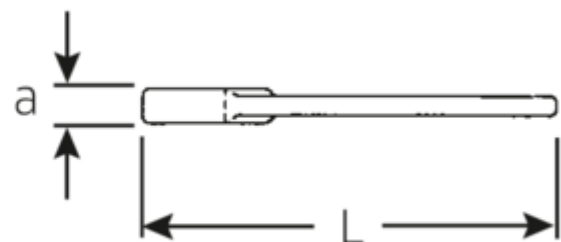

Open-ended striking spanner

4204

Art.No. 42040060
GTIN 4018754023738
Model 4204 60 SCHLAG-
MAULSCHLUESSEL

Label. Open-ended striking spanner Spanner size 60mm L.320mm

Features.

- DIN 133
- Special steel, steel grey

Advantages.

DIN 133

Technical Drawing.

Technical Attributes.

Length mm (L)	320 mm
Width across flats [mm]	60 mm
Spanner width 1 [mm]	60 mm

Logistics data.

Depth mm (IFS)	320
Width mm (IFS)	125
Height mm (IFS)	26

Length (packed, mm)	320
Width (packed, mm)	125
Height (packed, mm)	26
Volume (packed, dm3)	1.04 dm3
Art. no.	42040060
Weight (gross, kg)	2,660
Weight PAP (kg)	0,000
Weight PVC (kg)	0,000
GTIN	4018754023738
Country of origin	GERMANY
Region of origin	Nordrhein-Westfalen
WEEE/ElektroG	nicht ear-pflichtig
Customs tariff no.	82041100
Packing standard	1
Weight	2559 g