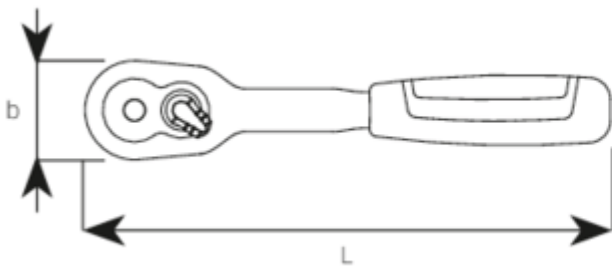

VDE QuickRelease ratchet, fine tooth

12165 VDE

Art.No. 12430001
GTIN 4018754253869
Model 12165 VDE

Label.

VDE QuickRelease ratchet, fine tooth 3/8 RSW.4.5° L.205mm

Features.

- Reversible
- 80 teeth
- With QuickRelease security lock
- With a double insulated plastic shell for work with voltage
- With 2-component handle
- For work in confined spaces, with a working angle of only 4.5°
- FOD-preventive due to screw-less design
- VDE insulated up to 1000 V
- DIN EN 60900
- Protective insulation according to IEC 900 - AC/1000 V AC/1000 V

Advantages.

Interchangeable

Product highlights.

3/8" VDE QuickRelease fine-tooth ratchet.

80 teeth, unfazed by 1000 V. The 3/8" fine-tooth ratchet retains the compact shape, outstanding functionality and ergonomics of all STAHLWILLE fine-tooth ratchets, and provides optimum protection against live voltages in accordance with VDE standards.

Technical Drawing.

Technical Attributes.

a	37 mm
External square drive (inch)	3/8
Number of teeth	80
Working angle	4.5 °
Width mm (b)	61 mm
Length mm (L)	205 mm

Logistics data.

Depth mm (IFS)	196
Width mm (IFS)	72
Height mm (IFS)	37
Length (packed, mm)	230
Width (packed, mm)	85
Height (packed, mm)	45
Volume (packed, dm ³)	0.87975 dm ³
Art. no.	12430001
Weight (gross, kg)	0,330
Weight PAP (kg)	0,000
Weight PVC (kg)	0,006
GTIN	4018754253869
Country of origin	GERMANY
Region of origin	Nordrhein-Westfalen

WEEE/ElektroG	nicht ear-pflichtig
Customs tariff no.	82042000
Packing standard	1
Weight	298 g

Variants.

Art. no.	Art. no. (ERP)	Description	GTIN
12430001	12165 VDE	VDE QuickRelease ratchet, fine tooth 3/8 RSW.4.5° L.205mm	4018754253869