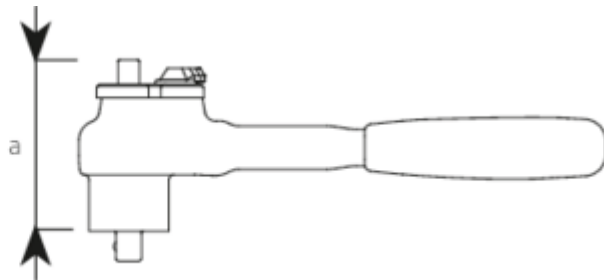

VDE QuickRelease ratchet, fine tooth

12165 VDE

Art.No. 12430001
GTIN 4018754253869
Model 12165 VDE

Label.

VDE QuickRelease ratchet, fine tooth 3/8 RSW.4.5° L.205mm

Features.

- Reversible
- 80 teeth
- With QuickRelease security lock
- With a double insulated plastic shell for work with voltage
- With 2-component handle
- For work in confined spaces, with a working angle of only 4.5°
- FOD-preventive due to screw-less design
- VDE insulated up to 1000 V
- DIN EN 60900
- Protective insulation according to IEC 900 - AC/1000 V AC/1000 V

Advantages.

Interchangeable

Product highlights.

3/8" VDE QuickRelease fine-tooth ratchet.

80 teeth, unfazed by 1000 V. The 3/8" fine-tooth ratchet retains the compact shape, outstanding functionality and ergonomics of all STAHLWILLE fine-tooth ratchets, and provides optimum protection against live voltages in accordance with VDE standards.

Technical Drawing.

Technical Attributes.

a	37 mm
External square drive (inch)	3/8
Number of teeth	80
Working angle	4.5 °
Width mm (b)	61 mm
Length mm (L)	205 mm

Logistics data.

Depth mm (IFS)	196
Width mm (IFS)	72
Height mm (IFS)	37
Length (packed, mm)	230
Width (packed, mm)	85
Height (packed, mm)	45
Volume (packed, dm ³)	0.87975 dm ³
Art. no.	12430001
Weight (gross, kg)	0,330
Weight PAP (kg)	0,000
Weight PVC (kg)	0,006
GTIN	4018754253869
Country of origin	GERMANY
Region of origin	Nordrhein-Westfalen