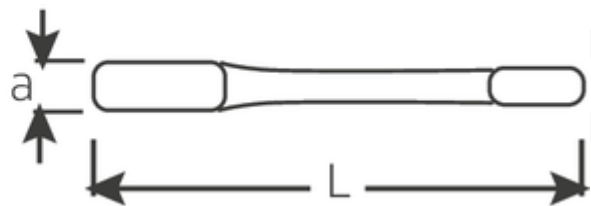

Striking face ring spanners, metric

4205

Art.No. **42050065**
GTIN **4018754024308**
Model **4205 65 SCHLAG-
RINGSCHLUESSEL**

Label. Striking face ring spanner Spanner size 65mm L.290mm

Features.

- DIN 7444
- Special steel, steel grey

Advantages.

DIN 7444

Technical Drawing.

Technical Attributes.

a	29 mm
Width mm (b)	101 mm
Length mm (L)	290 mm
Width across flats [mm]	65 mm
Spanner width 1 [mm]	65 mm

Logistics data.

Depth mm (IFS)	300
Width mm (IFS)	102
Height mm (IFS)	30
Length (packed, mm)	300
Width (packed, mm)	102

Height (packed, mm)	30
Volume (packed, dm³)	0.918 dm ³
Art. no.	42050065
Weight (gross, kg)	2,100
Weight PAP (kg)	0,000
Weight PVC (kg)	0,000
GTIN	4018754024308
Country of origin	GERMANY
Region of origin	Nordrhein-Westfalen
WEEE/ElektroG	nicht ear-pflichtig
Customs tariff no.	82041100
Packing standard	1
Weight	2100 g