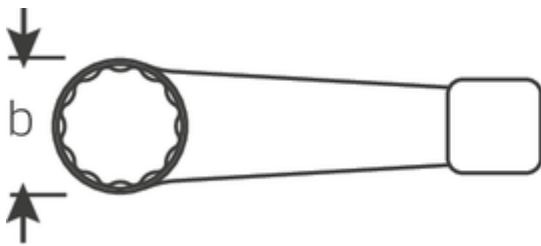

Striking face ring spanners, metric

4205

Art.No. **42050065**
GTIN **4018754024308**
Model **4205 65 SCHLAG-
RINGSCHLUESSEL**

Label. Striking face ring spanner Spanner size 65mm L.290mm

Features.

- DIN 7444
- Special steel, steel grey

Advantages.

DIN 7444

Technical Drawing.

Technical Attributes.

a	29 mm
Width mm (b)	101 mm
Length mm (L)	290 mm
Width across flats [mm]	65 mm
Spanner width 1 [mm]	65 mm

Logistics data.

Depth mm (IFS)	300
Width mm (IFS)	102
Height mm (IFS)	30
Length (packed, mm)	300
Width (packed, mm)	102

Height (packed, mm)	30
Volume (packed, dm³)	0.918 dm ³
Art. no.	42050065
Weight (gross, kg)	2,100
Weight PAP (kg)	0,000
Weight PVC (kg)	0,000
GTIN	4018754024308
Country of origin	GERMANY
Region of origin	Nordrhein-Westfalen
WEEE/ElektroG	nicht ear-pflichtig
Customs tariff no.	82041100
Packing standard	1
Weight	2100 g