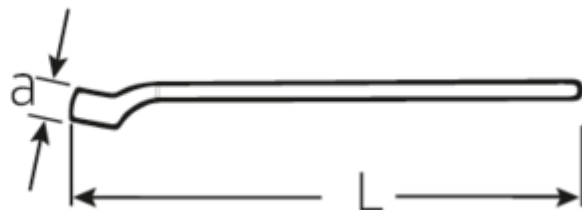

VDE single-ended ring spanners

12161 VDE

Art.No. 44190010
GTIN 4018754254026
Model 12161 VDE-10

Label.

VDE single-ended ring spanners Spanner size 10mm

Features.

- Chrome-alloy steel, chrome plated
- VDE insulated up to 1000 V
- DIN EN 60900
- Protective insulation according to IEC 900 - AC/1000 V

Advantages.

DIN EN 60900

Technical Drawing.

Technical Attributes.

a	13 mm
Width mm (b)	19,6 mm
Height mm (h)	11 mm

Logistics data.

Depth mm (IFS)	142
Width mm (IFS)	17
Height mm (IFS)	11

Width across flats [mm]	10 mm	Length (packed, mm)	143
Spanner width 1 [mm]	10 mm	Width (packed, mm)	18
		Height (packed, mm)	15
		Volume (packed, dm3)	0.03861 dm3
		Art. no.	44190010
		Weight (gross, kg)	0,050
		Weight PAP (kg)	0,000
		Weight PVC (kg)	0,000
		GTIN	4018754254026
		Country of origin	GERMANY
		Region of origin	Nordrhein-Westfalen
		WEEE/ElektroG	nicht ear-pflichtig
		Customs tariff no.	82041100
		Packing standard	1
		Weight	48 g

Variants.

Art. no.	Art. no. (ERP)	Description	GTIN
44190010	12161 VDE-10	VDE single-ended ring spanners Spanner size 10mm	4018754254026
44190013	12161 VDE-13	VDE single-ended ring spanners Spanner size 13mm	4018754254033
44190014	12161 VDE-14	VDE single-ended ring spanners Spanner size 14mm	4018754254040
44190017	12161 VDE-17	VDE single-ended ring spanners Spanner size 17mm	4018754254057
44190019	12161 VDE-19	VDE single-ended ring spanners Spanner size 19mm	4018754254064
44190022	12161 VDE-22	VDE single-ended ring spanners Spanner size 22mm	4018754254071