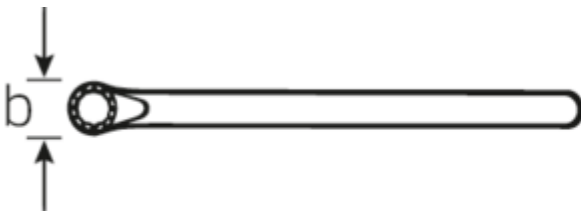

VDE single-ended ring spanners

12161 VDE

Art.No. 44190010
GTIN 4018754254026
Model 12161 VDE-10

Label.

VDE single-ended ring spanners Spanner size 10mm

Features.

- Chrome-alloy steel, chrome plated
- VDE insulated up to 1000 V
- DIN EN 60900
- Protective insulation according to IEC 900 - AC/1000 V

Advantages.

DIN EN 60900

Technical Drawing.

Technical Attributes.

a	13 mm
Width mm (b)	19,6 mm
Height mm (h)	11 mm

Logistics data.

Depth mm (IFS)	142
Width mm (IFS)	17
Height mm (IFS)	11

Width across flats [mm]	10 mm	Length (packed, mm)	143
Spanner width 1 [mm]	10 mm	Width (packed, mm)	18
		Height (packed, mm)	15
		Volume (packed, dm3)	0.03861 dm3
		Art. no.	44190010
		Weight (gross, kg)	0,050
		Weight PAP (kg)	0,000
		Weight PVC (kg)	0,000
		GTIN	4018754254026
		Country of origin	GERMANY
		Region of origin	Nordrhein-Westfalen
		WEEE/ElektroG	nicht ear-pflichtig
		Customs tariff no.	82041100
		Packing standard	1
		Weight	48 g