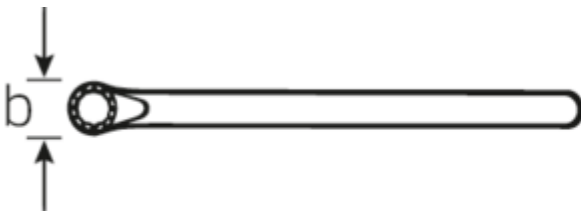

VDE single-ended ring spanners

12161 VDE

Art.No. 44190022
GTIN 4018754254071
Model 12161 VDE-22

Label.

VDE single-ended ring spanners Spanner size 22mm

Features.

- Chrome-alloy steel, chrome plated
- VDE insulated up to 1000 V
- DIN EN 60900
- Protective insulation according to IEC 900 - AC/1000 V

Advantages.

DIN EN 60900

Technical Drawing.

Technical Attributes.

a	19 mm
Width mm (b)	36,3 mm
Height mm (h)	15 mm

Logistics data.

Depth mm (IFS)	255
Width mm (IFS)	35
Height mm (IFS)	15

Width across flats [mm]	22 mm	Length (packed, mm)	300
Spanner width 1 [mm]	22 mm	Width (packed, mm)	100
		Height (packed, mm)	20
		Volume (packed, dm3)	0.6 dm3
		Art. no.	44190022
		Weight (gross, kg)	0,250
		Weight PAP (kg)	0,000
		Weight PVC (kg)	0,000
		GTIN	4018754254071
		Country of origin	GERMANY
		Region of origin	Nordrhein-Westfalen
		WEEE/ElektroG	nicht ear-pflichtig
		Customs tariff no.	82041100
		Packing standard	1
		Weight	238 g