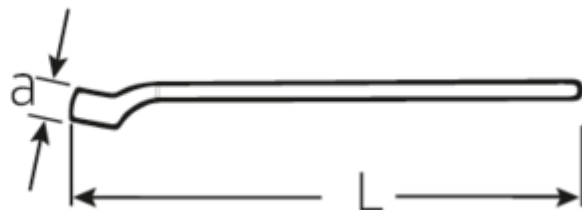

VDE single-ended ring spanners

12161 VDE

Art.No. 44190022
GTIN 4018754254071
Model 12161 VDE-22

Label.

VDE single-ended ring spanners Spanner size 22mm

Features.

- Chrome-alloy steel, chrome plated
- VDE insulated up to 1000 V
- DIN EN 60900
- Protective insulation according to IEC 900 - AC/1000 V

Advantages.

DIN EN 60900

Technical Drawing.

Technical Attributes.

a	19 mm
Width mm (b)	36,3 mm
Height mm (h)	15 mm

Logistics data.

Depth mm (IFS)	255
Width mm (IFS)	35
Height mm (IFS)	15

Width across flats [mm]	22 mm	Length (packed, mm)	300
Spanner width 1 [mm]	22 mm	Width (packed, mm)	100
		Height (packed, mm)	20
		Volume (packed, dm3)	0.6 dm3
		Art. no.	44190022
		Weight (gross, kg)	0,250
		Weight PAP (kg)	0,000
		Weight PVC (kg)	0,000
		GTIN	4018754254071
		Country of origin	GERMANY
		Region of origin	Nordrhein-Westfalen
		WEEE/ElektroG	nicht ear-pflichtig
		Customs tariff no.	82041100
		Packing standard	1
		Weight	238 g

Variants.

Art. no.	Art. no. (ERP)	Description	GTIN
44190010	12161 VDE-10	VDE single-ended ring spanners Spanner size 10mm	4018754254026
44190013	12161 VDE-13	VDE single-ended ring spanners Spanner size 13mm	4018754254033
44190014	12161 VDE-14	VDE single-ended ring spanners Spanner size 14mm	4018754254040
44190017	12161 VDE-17	VDE single-ended ring spanners Spanner size 17mm	4018754254057
44190019	12161 VDE-19	VDE single-ended ring spanners Spanner size 19mm	4018754254064
44190022	12161 VDE-22	VDE single-ended ring spanners Spanner size 22mm	4018754254071