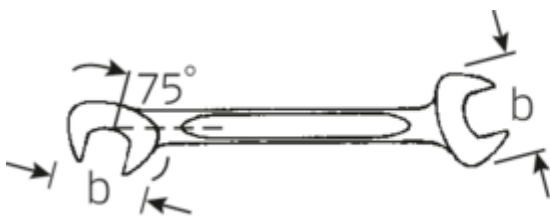

**Small double open ended spanner**  
**ELECTRIC, inch**

**ELECTRIC 12a**

Art.No. **40461414**  
GTIN **4018754019953**  
Model **12 A 7/32**

**Label.**

Double open-ended spanner, small Spanner size 7/32" L.78mm

**Features.**

- Straight design, jaw position 15° and 75°
- Sturdy, slim and lightweight intelligent design
- High bending strength due to double T-profile
- STAHLWILLE's round finish ensures a surface that is pleasant to the skin and has a good grip
- Extremely sturdy, exceptionally durable
- Drop-forged, hardened and cooled in oil bath
- Chrome-alloy steel, chrome plated

**Technical Drawing.**

**Technical Attributes.**

a	2 mm
Width mm (b)	12,6 mm
Length mm (L)	78 mm
Jaw angle	15/75 °
Spanner size [inch]	7/32 "
Spanner width 1 [inch]	7/32 "

**Logistics data.**

Depth mm (IFS)	78
Width mm (IFS)	13
Height mm (IFS)	2
Length (packed, mm)	90
Width (packed, mm)	40
Height (packed, mm)	10

<b>Spanner width s 2 [inch]</b>	7/32 "	<b>Volume (packed, dm3)</b>	0.036 dm3
		<b>Art. no.</b>	40461414
		<b>Weight (gross, kg)</b>	0,063
		<b>Weight PAP (kg)</b>	0,000
		<b>Weight PVC (kg)</b>	0,002
		<b>GTIN</b>	4018754019953
		<b>Country of origin</b>	GERMANY
		<b>Region of origin</b>	Nordrhein-Westfalen
		<b>WEEE/ElektroG</b>	nicht ear-pflichtig
		<b>Customs tariff no.</b>	82041100
		<b>Packing standard</b>	10
		<b>Weight</b>	6 g