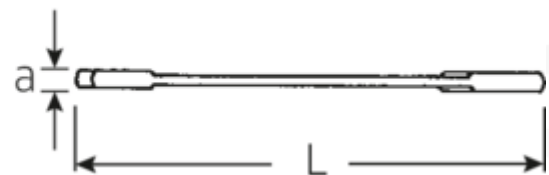

**Small double open ended spanner**  
**ELECTRIC, inch**

**ELECTRIC 12a**

Art.No. **40461414**  
GTIN **4018754019953**  
Model **12 A 7/32**

**Label.**

Double open-ended spanner, small Spanner size 7/32" L.78mm

**Features.**

- Straight design, jaw position 15° and 75°
- Sturdy, slim and lightweight intelligent design
- High bending strength due to double T-profile
- STAHLWILLE's round finish ensures a surface that is pleasant to the skin and has a good grip
- Extremely sturdy, exceptionally durable
- Drop-forged, hardened and cooled in oil bath
- Chrome-alloy steel, chrome plated

**Technical Drawing.**

**Technical Attributes.**

a	2 mm
Width mm (b)	12,6 mm
Length mm (L)	78 mm
Jaw angle	15/75 °
Spanner size [inch]	7/32 "
Spanner width 1 [inch]	7/32 "

**Logistics data.**

Depth mm (IFS)	78
Width mm (IFS)	13
Height mm (IFS)	2
Length (packed, mm)	90
Width (packed, mm)	40
Height (packed, mm)	10

<b>Spanner width s 2 [inch]</b>	7/32 "	<b>Volume (packed, dm3)</b>	0.036 dm3
		<b>Art. no.</b>	40461414
		<b>Weight (gross, kg)</b>	0,063
		<b>Weight PAP (kg)</b>	0,000
		<b>Weight PVC (kg)</b>	0,002
		<b>GTIN</b>	4018754019953
		<b>Country of origin</b>	GERMANY
		<b>Region of origin</b>	Nordrhein-Westfalen
		<b>WEEE/ElektroG</b>	nicht ear-pflichtig
		<b>Customs tariff no.</b>	82041100
		<b>Packing standard</b>	10
		<b>Weight</b>	6 g