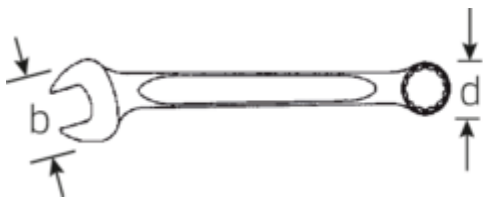

#### Features.

- Spanners with metric, equal wrench sizes in roll-up case
- DIN 3113 Form A/ISO 7738 Form A
- jaw side straight, ring side 15° angled
- Sturdy, slim and lightweight intelligent construction
- High bending strength due to double T-profile
- STAHLWILLE round finish ensures a surface that is pleasant to the skin and has a good grip
- Extremely resilient, exceptionally durable
- drop forged, hardened and cooled in oil bath
- Chrome-Alloy-Steel, chrome plated
  
- Robust roll-up case with hook-and-loop fastener made of polyester
- Mesh inserts allow a view of the inserted tool
- Safe protection of the tool with minimum space requirement
- Embroidered STAHLWILLE logo

#### Content:

SW 8; 10; 13; 16; 17; 18; 19; 22 mm

## Advantages.

Made in Germany - Combination spanner set OPEN BOX in sturdy roll-up case, 15 pcs.-pce., 6 - 32 mm, ring side 15° angled, DIN 3113 Form A,

Extremely resilient and durable – stronger than any screw

## Technical Drawing.