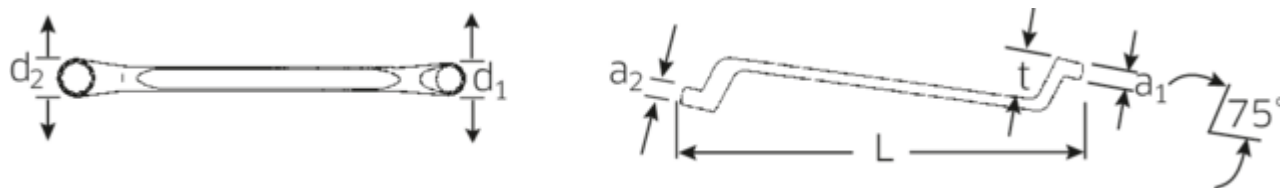

Double ended ring spanner, inch, offset

StahlwilleSTABIL®20a

Art.No. 41443640
GTIN 4018754022489
Model 20 A 5/8 X 3/4

Label. Double ended ring spanner Spanner size 5/8 x 3/4 " L.270mm

Features. StahlwilleSTABIL®

- offset
- Chrome Alloy Steel, chrome plated

Advantages.

Low-crank

Product highlights.

Slimmer.

Extremely thin-walled rings facilitate work in confined spaces. In addition, the rings are higher than standard nuts – which prevents the spanner seizing on the nut.

Excellent workmanship.

Technical Drawing.

Technical Attributes.

a1	12 mm
a2	13 mm
Drive profile	Double hexagon AS-drive
d1	23,9 mm
d2	28 mm
Length mm (L)	270 mm
Spanner width 1 [inch]	5/8 "
Spanner width s 2 [inch]	3/4 "
t	29 mm

Logistics data.

Depth mm (IFS)	287
Width mm (IFS)	29
Height mm (IFS)	34
Length (packed, mm)	300
Width (packed, mm)	90
Height (packed, mm)	57
Volume (packed, dm3)	1.539 dm3
Art. no.	41443640
Weight (gross, kg)	2,350
Weight PAP (kg)	0,000
Weight PVC (kg)	0,013
GTIN	4018754022489
Country of origin	GERMANY
Region of origin	Nordrhein-Westfalen
WEEE/ElektroG	nicht ear-pflichtig
Customs tariff no.	82041100
Packing standard	10
Weight	235 g