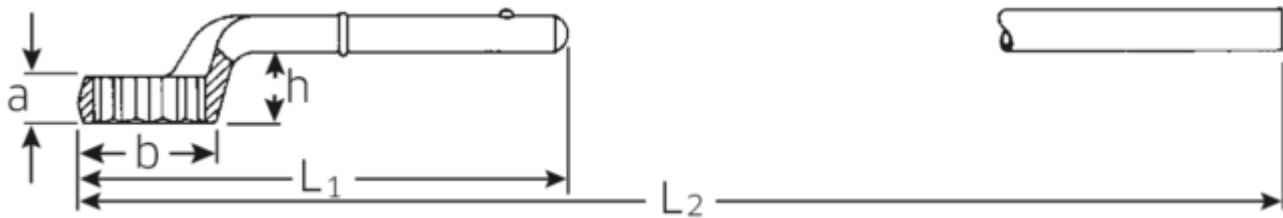

## Heavy duty ring spanner

5

Art.No. 42020027  
GTIN 4018754023400  
Model 5 27 ZUG-RINGSCHLUESSEL

**Label.** Heavy duty ring spanner Spanner size 27mm L.190mm

- Features.**
- without tubular handle
  - Chrome Alloy Steel, chrome plated

### Technical Drawing.

### Technical Attributes.

a	17 mm
Width mm (b)	41 mm
for no.	1
Height mm (h)	31,5 mm
L1	190 mm
L2	560 mm
Width across flats [mm]	27 mm
Spanner width 1 [mm]	27 mm