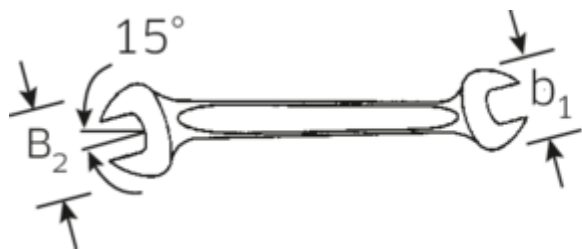

#### Label.

Double open-ended spanners Spanner size 17 x 19 mm L.220mm

#### Features.

- Straight design, jaw position 15°
- Sturdy, slim and lightweight intelligent design
- High bending strength due to double T-profile
- STAHLWILLE round finish ensures a surface that is pleasant to the skin and has a good grip
- Extremely sturdy, exceptionally durable
- Drop-forged, hardened and cooled in oil bath
- Chrome-alloy steel, chrome plated
- DIN 3110, ISO 10102

## Technical Attributes.

a	6,7 mm
b1	38 mm
b2	42 mm
Length mm (L)	220 mm
Jaw angle	15 °
Width across flats [mm]	17 x 19 mm
Spanner width 1 [mm]	17 mm
Spanner width 2 [mm]	19 mm