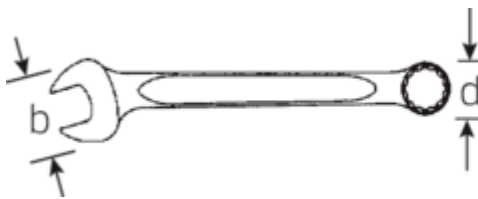

Product highlights.

More robust.

When force is applied to a spanner, the greatest force acts on the area between the jaw and the shank, which is why STAHLWILLE spanners are reinforced at this point. The special design makes the load zones more resilient, which reduces the risk of breakage to a minimum.

More robust.

When force is applied to a spanner, the greatest force acts on the area between the jaw and the shank, which is why STAHLWILLE spanners are reinforced at this point. The special design makes the load zones more resilient, which reduces the risk of breakage to a minimum.

Slimmer.

Extremely thin-walled rings facilitate work in confined spaces. In addition, the rings are higher than standard nuts – which prevents the spanner seizing on the nut.

Technical Drawing.

Technical Attributes.

a1	7 mm
a2	13 mm
Width mm (b)	45 mm
d	29 mm
DIN	DIN 3113 Form A
Length mm (L)	230 mm
Jaw angle	15 °
Width across flats [mm]	20 mm
Spanner width 1 [mm]	20 mm
Spanner width 2 [mm]	20 mm
t	10 mm

Logistics data.