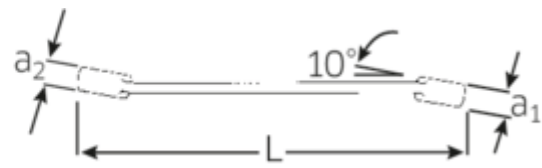

### OPEN RING 24a

Art.No. **41482428**  
GTIN **4018754022861**  
Model **24 A 3/8 X 7/16**

**Label.** Double ended open ring spanner angled OPEN RING Spanner size 3/8 x 7/16 " L.155mm

**Features.**

- hexagon
- Chrome Alloy Steel, chrome plated

### Slimmer.

Extremely thin-walled rings facilitate work in confined spaces. In addition, the rings are higher than standard nuts – which prevents the spanner seizing on the nut.

## Technical Attributes.

a1	8,5 mm
a2	9 mm
Drive profile	Hexagon AS drive
d1	19,5 mm
d2	21,5 mm
Length mm (L)	155 mm
m1	7,1 mm
m2	8,6 mm
Spanner width 1 [inch]	3/8 "
Spanner width s 2 [inch]	7/16 "

## Variants.

Art. no.	Art. no. (ERP)	Description	GTIN
41481620	24 A 1/4 X 5/16	Double ended open ring spanner angled OPEN RING Spanner size 1/4 x 5/16 " L.105mm	4018754022847
41482024	24 A 5/16 X 3/8	Double ended open ring spanner angled OPEN RING Spanner size 5/16 x 3/8 " L.145mm	4018754022854
41482428	24 A 3/8 X 7/16	Double ended open ring spanner angled OPEN RING Spanner size 3/8 x 7/16 " L.155mm	4018754022861