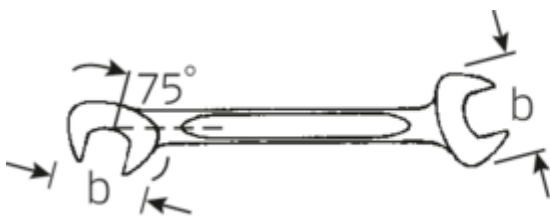

Small double open ended spanner
ELECTRIC, metric

ELECTRIC 12

Art.No. **40061010**
GTIN **4018754018611**
Model **12 10**

Label.

Double open-ended spanner, small Spanner size 10mm L.105mm

Features.

- Straight design, jaw position 15° and 75°
- Sturdy, slim and lightweight intelligent design
- High bending strength due to double T-profile
- STAHLWILLE's round finish ensures a surface that is pleasant to the skin and has a good grip
- Extremely sturdy, exceptionally durable
- Drop-forged, hardened and cooled in oil bath
- Chrome-alloy steel, chrome plated

Technical Drawing.

Technical Attributes.

a	3 mm
Width mm (b)	21 mm
Length mm (L)	105 mm
Jaw angle	15/75 °
Width across flats [mm]	10 mm
Spanner width 1 [mm]	10 mm

Logistics data.

Depth mm (IFS)	105
Width mm (IFS)	21
Height mm (IFS)	3
Length (packed, mm)	120
Width (packed, mm)	50
Height (packed, mm)	18

Spanner width 2 [mm]	10 mm	Volume (packed, dm3)	0.108 dm3
		Art. no.	40061010
		Weight (gross, kg)	0,225
		Weight PAP (kg)	0,000
		Weight PVC (kg)	0,003
		GTIN	4018754018611
		Country of origin	GERMANY
		Region of origin	Nordrhein-Westfalen
		WEEE/ElektroG	nicht ear-pflichtig
		Customs tariff no.	82041100
		Packing standard	10
		Weight	22 g