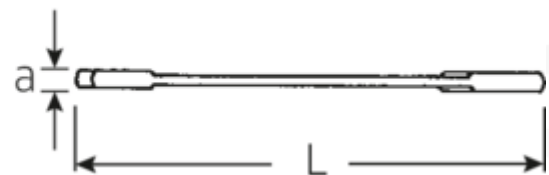

Small double open ended spanner
ELECTRIC, metric

ELECTRIC 12

Art.No. **40061010**
GTIN **4018754018611**
Model **12 10**

Label.

Double open-ended spanner, small Spanner size 10mm L.105mm

Features.

- Straight design, jaw position 15° and 75°
- Sturdy, slim and lightweight intelligent design
- High bending strength due to double T-profile
- STAHLWILLE's round finish ensures a surface that is pleasant to the skin and has a good grip
- Extremely sturdy, exceptionally durable
- Drop-forged, hardened and cooled in oil bath
- Chrome-alloy steel, chrome plated

Technical Drawing.

Technical Attributes.

a	3 mm
Width mm (b)	21 mm
Length mm (L)	105 mm
Jaw angle	15/75 °
Width across flats [mm]	10 mm
Spanner width 1 [mm]	10 mm

Logistics data.

Depth mm (IFS)	105
Width mm (IFS)	21
Height mm (IFS)	3
Length (packed, mm)	120
Width (packed, mm)	50
Height (packed, mm)	18

Spanner width 2 [mm]	10 mm	Volume (packed, dm3)	0.108 dm3
		Art. no.	40061010
		Weight (gross, kg)	0,225
		Weight PAP (kg)	0,000
		Weight PVC (kg)	0,003
		GTIN	4018754018611
		Country of origin	GERMANY
		Region of origin	Nordrhein-Westfalen
		WEEE/ElektroG	nicht ear-pflichtig
		Customs tariff no.	82041100
		Packing standard	10
		Weight	22 g

40065555 12 5,5

Double open-ended spanner, small
Spanner size 5,5mm L.78mm

4018754018703

GTIN-Code.

STAHLWILLE Eduard Wille GmbH & Co. KG

Lindenallee 27 · 42349 Wuppertal · Germany · Phone: +49 202 4791-0 · Fax: +49 202 4791-200
info@stahlwille.de · www.stahlwille.com · Copyright by STAHLWILLE Eduard Wille GmbH & Co. KG, Wuppertal
Copyright by STAHLWILLE Eduard Wille GmbH & Co. KG, Wuppertal