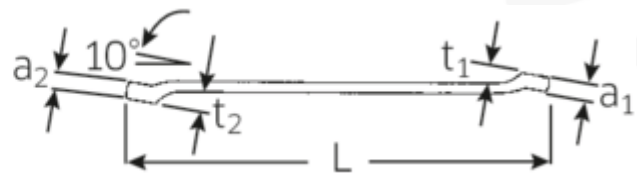

## Double ended ring spanner, inch

230a

Art.No. 41614648  
GTIN 4018754139484  
Model 230 A 15/16 X 1

### Label.

Double ended ring spanner Spanner size 15/16 x 1 " L.340mm

### Features.

- shallow offset
- SAE AS 954 (dimensions and test loads)
- Fed. Spec. GGG-W-636E
- S.B.A.C. Techn. Spec. T.S. 48 up to 1/2"
- HPQ® high performance steel, chrome plated

## Technical Attributes.

a1	14,5 mm
a2	15 mm
Drive profile	Double hexagon AS-drive