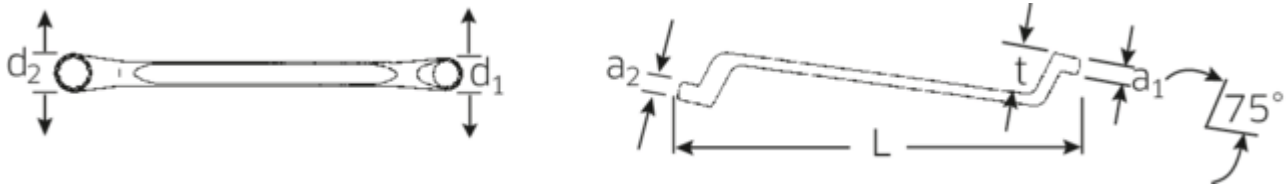

Double ended ring spanner, metric, offset

StahlwilleSTABIL®20

Art.No. 41043032
GTIN 4018754021130
Model 20 30 X 32

Label. Double ended ring spanner Spanner size 30 x 32 mm L.365mm

Features. StahlwilleSTABIL®

- offset
- DIN 838/ISO 10104
- Chrome Alloy Steel, chrome plated

Advantages.

Low-crank

Product highlights.

Slimmer.

Extremely thin-walled rings facilitate work in confined spaces. In addition, the rings are higher than standard nuts – which prevents the spanner seizing on the nut.

Excellent workmanship.

Technical Drawing.

Technical Attributes.

a1	15 mm
a2	16 mm
Drive profile	Double hexagon AS-drive
d1	42,6 mm
d2	45,4 mm
Length mm (L)	365 mm
Spanner width 1 [mm]	30 mm
Spanner width 2 [mm]	32 mm
t	37 mm

Logistics data.

Depth mm (IFS)	365
Width mm (IFS)	45
Height mm (IFS)	16
Length (packed, mm)	400
Width (packed, mm)	110
Height (packed, mm)	48
Volume (packed, dm ³)	2.112 dm ³
Art. no.	41043032
Weight (gross, kg)	3,200
Weight PAP (kg)	0,000
Weight PVC (kg)	0,022
GTIN	4018754021130
Country of origin	GERMANY
Region of origin	Nordrhein-Westfalen
WEEE/ElektroG	nicht ear-pflichtig
Customs tariff no.	82041100
Packing standard	5
Weight	640 g