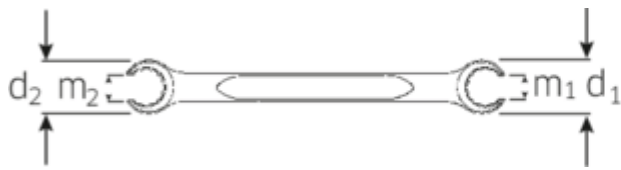

OPEN RING spanner, metric, double hex.

OPEN RING 24

Art.No. **41082736**
GTIN **4018754022014**
Model **24 27 X 36**

Label.

OPEN RING spanner Spanner size 27 x 36 mm L.300mm

Features.

- double hex.
- DIN 3118/ISO 3318
- Chrome Alloy Steel, chrome plated

Advantages.

With bi-hexagon

Product highlights.

Slimmer.

Extremely thin-walled rings facilitate work in confined spaces. In addition, the rings are higher than standard nuts – which prevents the spanner seizing on the nut.

Excellent workmanship.

Technical Drawing.

Technical Attributes.

a1	16 mm
a2	19 mm
Drive profile	Double hexagon AS-drive
d1	42 mm
d2	54 mm
Length mm (L)	300 mm
m1	20 mm
m2	27 mm
Spanner width 1 [mm]	27 mm
Spanner width 2 [mm]	36 mm

Logistics data.

Depth mm (IFS)	303
Width mm (IFS)	54
Height mm (IFS)	28
Length (packed, mm)	310
Width (packed, mm)	95
Height (packed, mm)	50
Volume (packed, dm3)	1.4725 dm3
Art. no.	41082736
Weight (gross, kg)	2,350
Weight PAP (kg)	0,000
Weight PVC (kg)	0,015
GTIN	4018754022014
Country of origin	GERMANY
Region of origin	Nordrhein-Westfalen
WEEE/ElektroG	nicht ear-pflichtig
Customs tariff no.	82041100
Packing standard	5
Weight	414 g