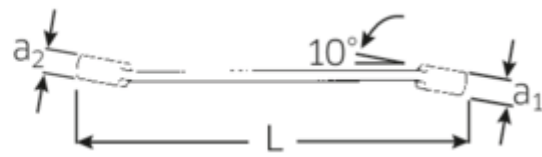

OPEN RING spanner, metric, double hex.

OPEN RING 24

Art.No. **41082736**
GTIN **4018754022014**
Model **24 27 X 36**

Label.

OPEN RING spanner Spanner size 27 x 36 mm L.300mm

Features.

- double hex.
- DIN 3118/ISO 3318
- Chrome Alloy Steel, chrome plated

Advantages.

With bi-hexagon

Product highlights.

Slimmer.

Extremely thin-walled rings facilitate work in confined spaces. In addition, the rings are higher than standard nuts – which prevents the spanner seizing on the nut.

Excellent workmanship.

Technical Drawing.

Technical Attributes.

a1	16 mm
a2	19 mm
Drive profile	Double hexagon AS-drive
d1	42 mm
d2	54 mm
Length mm (L)	300 mm
m1	20 mm
m2	27 mm
Spanner width 1 [mm]	27 mm
Spanner width 2 [mm]	36 mm

Logistics data.

Depth mm (IFS)	303
Width mm (IFS)	54
Height mm (IFS)	28
Length (packed, mm)	310
Width (packed, mm)	95
Height (packed, mm)	50
Volume (packed, dm3)	1.4725 dm3
Art. no.	41082736
Weight (gross, kg)	2,350
Weight PAP (kg)	0,000
Weight PVC (kg)	0,015
GTIN	4018754022014
Country of origin	GERMANY
Region of origin	Nordrhein-Westfalen
WEEE/ElektroG	nicht ear-pflichtig
Customs tariff no.	82041100
Packing standard	5
Weight	414 g