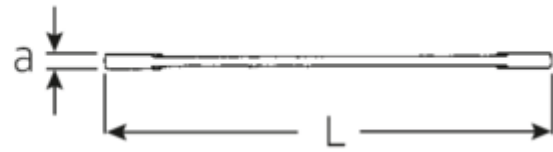

Double ended ring spanner, metric

StahlwilleSTABIL®21

Art.No. **41051821**
GTIN **4018754021352**
Model **21 18 X 21**

Label. Double ended ring spanner Spanner size 18 x 21 mm L.210mm

Features. StahlwilleSTABIL®

- straight
- DIN 837/ISO 10103
- Chrome Alloy Steel, chrome plated

Advantages.

Straight

Product highlights.

Slimmer.

Extremely thin-walled rings facilitate work in confined spaces. In addition, the rings are higher than standard nuts – which prevents the spanner seizing on the nut.

Excellent workmanship.

Technical Drawing.

Technical Attributes.

a	9 mm
Drive profile	Double hexagon AS-drive
d1	26,3 mm
d2	30,5 mm
Length mm (L)	210 mm
Spanner width 1 [mm]	18 mm
Spanner width 2 [mm]	21 mm

Logistics data.

Depth mm (IFS)	209
Width mm (IFS)	31
Height mm (IFS)	10
Length (packed, mm)	220
Width (packed, mm)	75
Height (packed, mm)	50
Volume (packed, dm³)	0.825 dm ³
Art. no.	41051821
Weight (gross, kg)	0,540
Weight PAP (kg)	0,000
Weight PVC (kg)	0,010
GTIN	4018754021352
Country of origin	GERMANY
Region of origin	Nordrhein-Westfalen
WEEE/ElektroG	nicht ear-pflichtig
Customs tariff no.	82041100
Packing standard	5
Weight	107 g