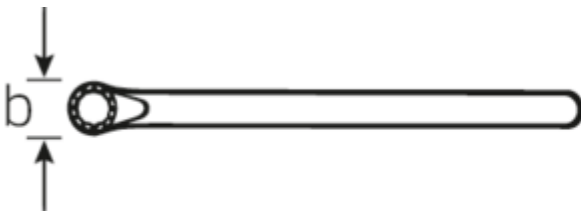

VDE single-ended ring spanners

12161 VDE

Art.No. 44190014
GTIN 4018754254040
Model 12161 VDE-14

Label.

VDE single-ended ring spanners Spanner size 14mm

Features.

- Chrome-alloy steel, chrome plated
- VDE insulated up to 1000 V
- DIN EN 60900
- Protective insulation according to IEC 900 - AC/1000 V

Advantages.

DIN EN 60900

Technical Drawing.

Technical Attributes.

a	15 mm
Width mm (b)	25,1 mm
Height mm (h)	12 mm

Logistics data.

Depth mm (IFS)	180
Width mm (IFS)	24
Height mm (IFS)	12

Width across flats [mm]	14 mm	Length (packed, mm)	182
Spanner width 1 [mm]	14 mm	Width (packed, mm)	25
		Height (packed, mm)	13
		Volume (packed, dm3)	0.05915 dm3
		Art. no.	44190014
		Weight (gross, kg)	0,088
		Weight PAP (kg)	0,000
		Weight PVC (kg)	0,004
		GTIN	4018754254040
		Country of origin	GERMANY
		Region of origin	Nordrhein-Westfalen
		WEEE/ElektroG	nicht ear-pflichtig
		Customs tariff no.	82041100
		Packing standard	1
		Weight	82 g