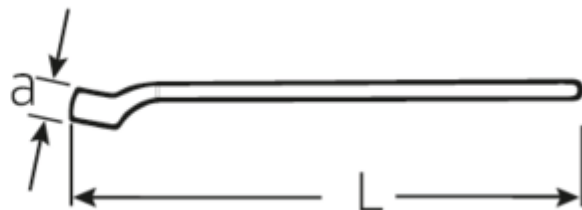

VDE single-ended ring spanners

12161 VDE

Art.No. 44190014
GTIN 4018754254040
Model 12161 VDE-14

Label.

VDE single-ended ring spanners Spanner size 14mm

Features.

- Chrome-alloy steel, chrome plated
- VDE insulated up to 1000 V
- DIN EN 60900
- Protective insulation according to IEC 900 - AC/1000 V

Advantages.

DIN EN 60900

Technical Drawing.

Technical Attributes.

a	15 mm
Width mm (b)	25,1 mm
Height mm (h)	12 mm

Logistics data.

Depth mm (IFS)	180
Width mm (IFS)	24
Height mm (IFS)	12

Width across flats [mm]	14 mm	Length (packed, mm)	182
Spanner width 1 [mm]	14 mm	Width (packed, mm)	25
		Height (packed, mm)	13
		Volume (packed, dm3)	0.05915 dm3
		Art. no.	44190014
		Weight (gross, kg)	0,088
		Weight PAP (kg)	0,000
		Weight PVC (kg)	0,004
		GTIN	4018754254040
		Country of origin	GERMANY
		Region of origin	Nordrhein-Westfalen
		WEEE/ElektroG	nicht ear-pflichtig
		Customs tariff no.	82041100
		Packing standard	1
		Weight	82 g

Variants.

Art. no.	Art. no. (ERP)	Description	GTIN
44190010	12161 VDE-10	VDE single-ended ring spanners Spanner size 10mm	4018754254026
44190013	12161 VDE-13	VDE single-ended ring spanners Spanner size 13mm	4018754254033
44190014	12161 VDE-14	VDE single-ended ring spanners Spanner size 14mm	4018754254040
44190017	12161 VDE-17	VDE single-ended ring spanners Spanner size 17mm	4018754254057
44190019	12161 VDE-19	VDE single-ended ring spanners Spanner size 19mm	4018754254064
44190022	12161 VDE-22	VDE single-ended ring spanners Spanner size 22mm	4018754254071