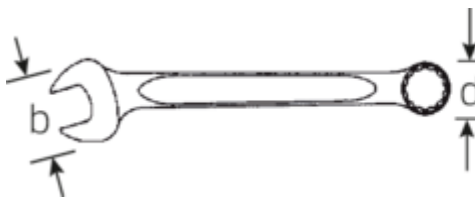

Product highlights.

More robust.

When force is applied to a spanner, the greatest force acts on the area between the jaw and the shank, which is why STAHLWILLE spanners are reinforced at this point. The special design makes the load zones more resilient, which reduces the risk of breakage to a minimum.

**More robust.**

When force is applied to a spanner, the greatest force acts on the area between the jaw and the shank, which is why STAHLWILLE spanners are reinforced at this point. The special design makes the load zones more resilient, which reduces the risk of breakage to a minimum.

**Slimmer.**

Extremely thin-walled rings facilitate work in confined spaces. In addition, the rings are higher than standard nuts – which prevents the spanner seizing on the nut.

Technical Drawing.**Technical Attributes.**