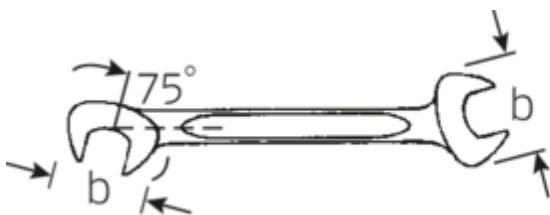

Small double open ended spanner
ELECTRIC, inch

ELECTRIC 12a

Art.No. **40462222**
GTIN **4018754020003**
Model **12 A 11/32**

Label.

Double open-ended spanner, small Spanner size 11/32" L.103mm

Features.

- Straight design, jaw position 15° and 75°
- Sturdy, slim and lightweight intelligent design
- High bending strength due to double T-profile
- STAHLWILLE's round finish ensures a surface that is pleasant to the skin and has a good grip
- Extremely sturdy, exceptionally durable
- Drop-forged, hardened and cooled in oil bath
- Chrome-alloy steel, chrome plated

Technical Drawing.

Technical Attributes.

a	3 mm
Width mm (b)	18,9 mm
Length mm (L)	103 mm
Jaw angle	15/75 °
Spanner size [inch]	11/32 "
Spanner width 1 [inch]	11/32 "

Logistics data.

Depth mm (IFS)	103
Width mm (IFS)	19
Height mm (IFS)	3
Length (packed, mm)	115
Width (packed, mm)	85
Height (packed, mm)	13

Spanner width s 2 [inch]	11/32 "	Volume (packed, dm3)	0.127075 dm3
		Art. no.	40462222
		Weight (gross, kg)	0,194
		Weight PAP (kg)	0,000
		Weight PVC (kg)	0,003
		GTIN	4018754020003
		Country of origin	GERMANY
		Region of origin	Nordrhein-Westfalen
		WEEE/ElektroG	nicht ear-pflichtig
		Customs tariff no.	82041100
		Packing standard	10
		Weight	19 g