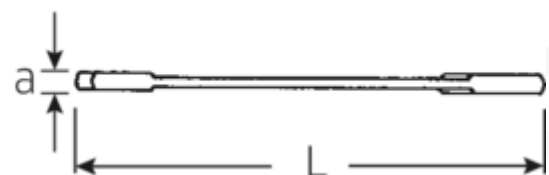

Small double open ended spanner
ELECTRIC, inch

ELECTRIC 12a

Art.No. **40462222**
GTIN **4018754020003**
Model **12 A 11/32**

Label.

Double open-ended spanner, small Spanner size 11/32" L.103mm

Features.

- Straight design, jaw position 15° and 75°
- Sturdy, slim and lightweight intelligent design
- High bending strength due to double T-profile
- STAHLWILLE's round finish ensures a surface that is pleasant to the skin and has a good grip
- Extremely sturdy, exceptionally durable
- Drop-forged, hardened and cooled in oil bath
- Chrome-alloy steel, chrome plated

Technical Drawing.

Technical Attributes.

a	3 mm
Width mm (b)	18,9 mm
Length mm (L)	103 mm
Jaw angle	15/75 °
Spanner size [inch]	11/32 "
Spanner width 1 [inch]	11/32 "

Logistics data.

Depth mm (IFS)	103
Width mm (IFS)	19
Height mm (IFS)	3
Length (packed, mm)	115
Width (packed, mm)	85
Height (packed, mm)	13

Spanner width s 2 [inch]	11/32 "	Volume (packed, dm3)	0.127075 dm3
		Art. no.	40462222
		Weight (gross, kg)	0,194
		Weight PAP (kg)	0,000
		Weight PVC (kg)	0,003
		GTIN	4018754020003
		Country of origin	GERMANY
		Region of origin	Nordrhein-Westfalen
		WEEE/ElektroG	nicht ear-pflichtig
		Customs tariff no.	82041100
		Packing standard	10
		Weight	19 g