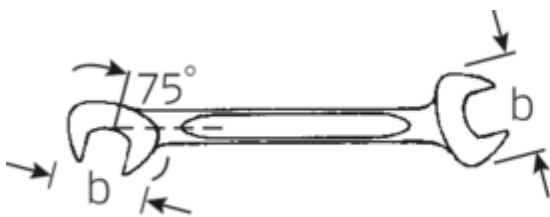

Small double open ended spanner
ELECTRIC, metric

ELECTRIC 12

Art.No. **40061212**
GTIN **4018754018635**
Model **12 12**

Label.

Double open-ended spanner, small Spanner size 12mm L.116mm

Features.

- Straight design, jaw position 15° and 75°
- Sturdy, slim and lightweight intelligent design
- High bending strength due to double T-profile
- STAHLWILLE's round finish ensures a surface that is pleasant to the skin and has a good grip
- Extremely sturdy, exceptionally durable
- Drop-forged, hardened and cooled in oil bath
- Chrome-alloy steel, chrome plated

Technical Drawing.

Technical Attributes.

a	3 mm
Width mm (b)	24,2 mm
Length mm (L)	116 mm
Jaw angle	15/75 °
Width across flats [mm]	12 mm
Spanner width 1 [mm]	12 mm

Logistics data.

Depth mm (IFS)	116
Width mm (IFS)	24
Height mm (IFS)	3
Length (packed, mm)	130
Width (packed, mm)	50
Height (packed, mm)	18

Spanner width 2 [mm]	12 mm	Volume (packed, dm3)	0.117 dm3
		Art. no.	40061212
		Weight (gross, kg)	0,275
		Weight PAP (kg)	0,000
		Weight PVC (kg)	0,004
		GTIN	4018754018635
		Country of origin	GERMANY
		Region of origin	Nordrhein-Westfalen
		WEEE/ElektroG	nicht ear-pflichtig
		Customs tariff no.	82041100
		Packing standard	10
		Weight	27 g