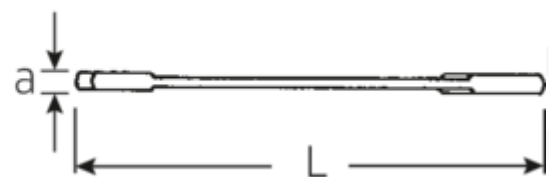

Small double open ended spanner
ELECTRIC, metric

ELECTRIC 12

Art.No. **40061212**
GTIN **4018754018635**
Model **12 12**

Label.

Double open-ended spanner, small Spanner size 12mm L.116mm

Features.

- Straight design, jaw position 15° and 75°
- Sturdy, slim and lightweight intelligent design
- High bending strength due to double T-profile
- STAHLWILLE's round finish ensures a surface that is pleasant to the skin and has a good grip
- Extremely sturdy, exceptionally durable
- Drop-forged, hardened and cooled in oil bath
- Chrome-alloy steel, chrome plated

Technical Drawing.

Technical Attributes.

a	3 mm
Width mm (b)	24,2 mm
Length mm (L)	116 mm
Jaw angle	15/75 °
Width across flats [mm]	12 mm
Spanner width 1 [mm]	12 mm

Logistics data.

Depth mm (IFS)	116
Width mm (IFS)	24
Height mm (IFS)	3
Length (packed, mm)	130
Width (packed, mm)	50
Height (packed, mm)	18

Spanner width 2 [mm]	12 mm	Volume (packed, dm3)	0.117 dm3
		Art. no.	40061212
		Weight (gross, kg)	0,275
		Weight PAP (kg)	0,000
		Weight PVC (kg)	0,004
		GTIN	4018754018635
		Country of origin	GERMANY
		Region of origin	Nordrhein-Westfalen
		WEEE/ElektroG	nicht ear-pflichtig
		Customs tariff no.	82041100
		Packing standard	10
		Weight	27 g

40065555 12 5,5

Double open-ended spanner, small
Spanner size 5,5mm L.78mm

4018754018703

GTIN-Code.

STAHLWILLE Eduard Wille GmbH & Co. KG

Lindenallee 27 · 42349 Wuppertal · Germany · Phone: +49 202 4791-0 · Fax: +49 202 4791-200
info@stahlwille.de · www.stahlwille.com · Copyright by STAHLWILLE Eduard Wille GmbH & Co. KG, Wuppertal
Copyright by STAHLWILLE Eduard Wille GmbH & Co. KG, Wuppertal