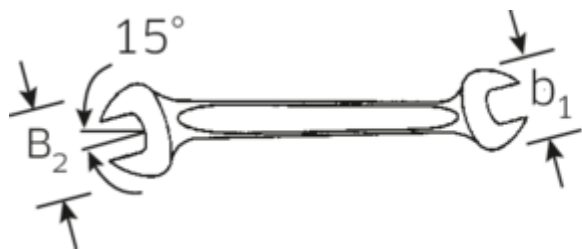

Double-ended open-jaw spanners, metric

MOTOR 10

Art.No. **40030708**
GTIN **4018754017720**
Model **10 7 X 8**

Label.

Double open-ended spanners Spanner size 7 x 8 mm L.140mm

Features.

- Straight design, jaw position 15°
- Sturdy, slim and lightweight intelligent design
- High bending strength due to double T-profile
- STAHLWILLE round finish ensures a surface that is pleasant to the skin and has a good grip
- Extremely sturdy, exceptionally durable
- Drop-forged, hardened and cooled in oil bath
- Chrome-alloy steel, chrome plated
- DIN 3110, ISO 10102

Ideal for a wide range of car, bicycle, motorcycle, and industrial jobs

Technical Drawing.

Technical Attributes.

a	4,0 mm
b1	17 mm
b2	18 mm
Length mm (L)	140 mm
Jaw angle	15 °
Width across flats [mm]	7 x 8 mm
Spanner width 1 [mm]	7 mm
Spanner width 2 [mm]	8 mm

Logistics data.

Depth mm (IFS)	139
Width mm (IFS)	18
Height mm (IFS)	4
Length (packed, mm)	145
Width (packed, mm)	48
Height (packed, mm)	21
Volume (packed, dm3)	0.14616 dm3
Art. no.	40030708
Weight (gross, kg)	0,255
Weight PAP (kg)	0,000
Weight PVC (kg)	0,004
GTIN	4018754017720
Country of origin	GERMANY
Region of origin	Nordrhein-Westfalen
WEEE/ElektroG	nicht ear-pflichtig
Customs tariff no.	82041100
Packing standard	10
Weight	25 g