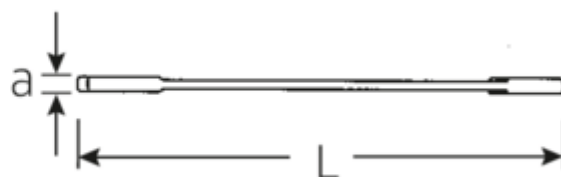

Double-ended open-jaw spanners, metric

MOTOR 10

Art.No. **40030708**
GTIN **4018754017720**
Model **10 7 X 8**

Label.

Double open-ended spanners Spanner size 7 x 8 mm L.140mm

Features.

- Straight design, jaw position 15°
- Sturdy, slim and lightweight intelligent design
- High bending strength due to double T-profile
- STAHLWILLE round finish ensures a surface that is pleasant to the skin and has a good grip
- Extremely sturdy, exceptionally durable
- Drop-forged, hardened and cooled in oil bath
- Chrome-alloy steel, chrome plated
- DIN 3110, ISO 10102

Ideal for a wide range of car, bicycle, motorcycle, and industrial jobs

Technical Drawing.

Technical Attributes.

a	4,0 mm
b1	17 mm
b2	18 mm
Length mm (L)	140 mm
Jaw angle	15 °
Width across flats [mm]	7 x 8 mm
Spanner width 1 [mm]	7 mm
Spanner width 2 [mm]	8 mm

Logistics data.

Depth mm (IFS)	139
Width mm (IFS)	18
Height mm (IFS)	4
Length (packed, mm)	145
Width (packed, mm)	48
Height (packed, mm)	21
Volume (packed, dm3)	0.14616 dm3
Art. no.	40030708
Weight (gross, kg)	0,255
Weight PAP (kg)	0,000
Weight PVC (kg)	0,004
GTIN	4018754017720
Country of origin	GERMANY
Region of origin	Nordrhein-Westfalen
WEEE/ElektroG	nicht ear-pflichtig
Customs tariff no.	82041100
Packing standard	10
Weight	25 g