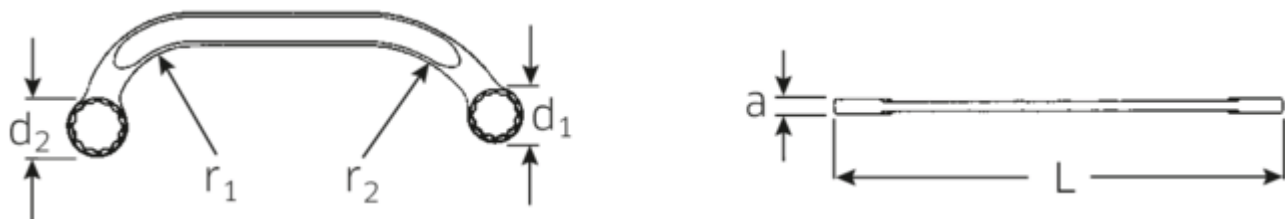

### Slimmer.

Extremely thin-walled rings facilitate work in confined spaces. In addition, the rings are higher than standard nuts – which prevents the spanner seizing on the nut.

**Excellent workmanship.**

## Technical Drawing.

## Technical Attributes.

a	6,5 mm
Drive profile	Double hexagon AS-drive
d1	16,5 mm
d2	19,5 mm
Length mm (L)	150 mm
r1	35 mm
r2	60 mm
Spanner width 1 [mm]	10 mm
Spanner width 2 [mm]	12 mm