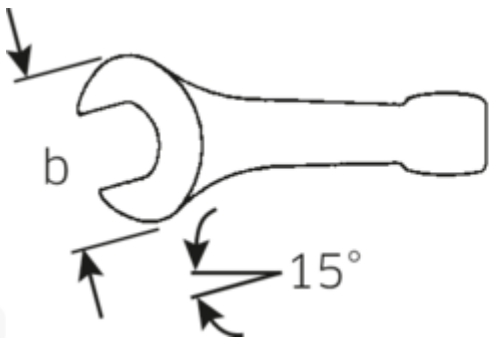

## Open-ended striking spanner

4204

Art.No. 42040070  
GTIN 4018754023752  
Model 4204 70 SCHLAG-  
MAULSCHLUESSEL

**Label.** Open-ended striking spanner Spanner size 70mm L.375mm

**Features.**

- DIN 133
- Special steel, steel grey

## Technical Drawing.

## Technical Attributes.

Length mm (L)	375 mm
Width across flats [mm]	70 mm
Spanner width 1 [mm]	70 mm

## Logistics data.

Depth mm (IFS)	373
Width mm (IFS)	158
Height mm (IFS)	31

<b>Length (packed, mm)</b>	373
<b>Width (packed, mm)</b>	158
<b>Height (packed, mm)</b>	31
<b>Volume (packed, dm3)</b>	1.826954 dm3
<b>Art. no.</b>	42040070
<b>Weight (gross, kg)</b>	4,400
<b>Weight PAP (kg)</b>	0,000
<b>Weight PVC (kg)</b>	0,000
<b>GTIN</b>	4018754023752
<b>Country of origin</b>	GERMANY
<b>Region of origin</b>	Nordrhein-Westfalen
<b>WEEE/ElektroG</b>	nicht ear-pflichtig
<b>Customs tariff no.</b>	82041100
<b>Packing standard</b>	1
<b>Weight</b>	4573 g