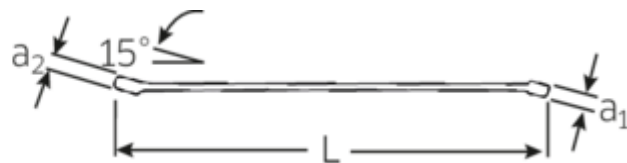

Double ended ring spanner, inch, extra long, Spline-Drive profile

220aSP

Art.No. 41162224
GTIN 4018754133543
Model 220A SP 22 X 24

Label.

Double ended ring spanner Spanner size 11/16 x 3/4 " L.365mm

Features.

Technologies and features.

Double T-profile

The double T-profile of the STAHLWILLE open-ended and ring spanners has a recess in the middle of the shaft. This reduces the weight of the tool and ensures safe handling. The spanners provide exceptional grip and facilitates reduced work fatigue.

Technical Drawing.

Technical Attributes.

a1	11 mm
a2	12 mm
Drive profile	Spline-drive
d1	25 mm
d2	27,5 mm
Length mm (L)	365 mm
Spanner width 1 [inch]	11/16 "
Spanner width s 2 [inch]	3/4 "

Logistics data.

Depth mm (IFS)	365
Width mm (IFS)	28
Height mm (IFS)	25
Length (packed, mm)	420
Width (packed, mm)	110
Height (packed, mm)	32
Volume (packed, dm3)	1.4784 dm3
Art. no.	41162224
Weight (gross, kg)	1,550
Weight PAP (kg)	0,000
Weight PVC (kg)	0,009
GTIN	4018754133543
Country of origin	GERMANY
Region of origin	Nordrhein-Westfalen
WEEE/ElektroG	nicht ear-pflichtig
Customs tariff no.	82041100
Packing standard	5
Weight	310 g