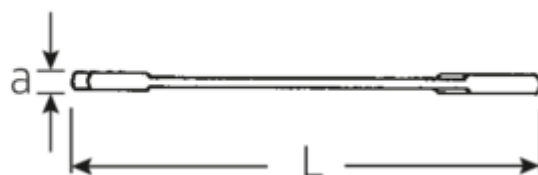

#### Label.

Double open-ended spanner, small Spanner size 9mm L.103mm

#### Features.

- Straight design, jaw position 15° and 75°
- Sturdy, slim and lightweight intelligent design
- High bending strength due to double T-profile
- STAHLWILLE's round finish ensures a surface that is pleasant to the skin and has a good grip
- Extremely sturdy, exceptionally durable
- Drop-forged, hardened and cooled in oil bath
- Chrome-alloy steel, chrome plated

### Technical Attributes.

a	3 mm
Width mm (b)	18,9 mm
Length mm (L)	103 mm
Jaw angle	15/75 °
Width across flats [mm]	9 mm
Spanner width 1 [mm]	9 mm

40065555 12 5,5

Double open-ended spanner, small  
Spanner size 5,5mm L.78mm

4018754018703