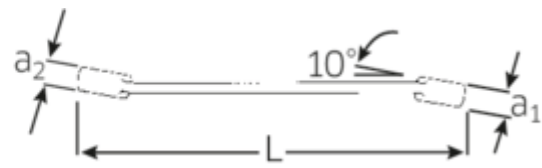

Double ended open ring spanner OPEN RING, metric, hexagon

24

Art.No. 41080810
GTIN 4018754021888
Model 24 8 X 10

Label.

Double ended open ring spanner OPEN RING Spanner size 8 x 10 mm L.145mm

Features.

- hexagon
- DIN 3118/ISO 3318
- Chrome Alloy Steel, chrome plated

Advantages.

With hexagon

Product highlights.

Slimmer.

Extremely thin-walled rings facilitate work in confined spaces. In addition, the rings are higher than standard nuts – which prevents the spanner seizing on the nut.

Excellent workmanship.

Technical Drawing.

Technical Attributes.

a1	7 mm
a2	8,5 mm
Drive profile	Hexagon AS drive
d1	17,5 mm
d2	19,5 mm
Length mm (L)	145 mm
m1	6,3 mm
m2	7,1 mm
Spanner width 1 [mm]	8 mm
Spanner width 2 [mm]	10 mm

Logistics data.

Depth mm (IFS)	145
Width mm (IFS)	20
Height mm (IFS)	11
Length (packed, mm)	147
Width (packed, mm)	52
Height (packed, mm)	37
Volume (packed, dm³)	0.282828 dm ³
Art. no.	41080810
Weight (gross, kg)	0,410
Weight PAP (kg)	0,000
Weight PVC (kg)	0,008
GTIN	4018754021888
Country of origin	GERMANY
Region of origin	Nordrhein-Westfalen
WEEE/ElektroG	nicht ear-pflichtig
Customs tariff no.	82041100
Packing standard	10
Weight	39 g