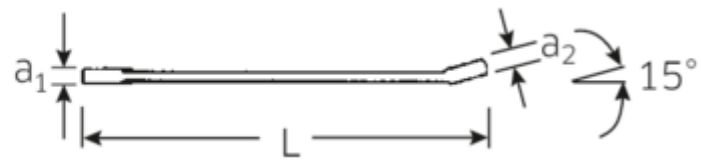

Advantages.

Made in Germany - Combination spanner set OPEN BOX in sturdy roll-up case, 5 pcs.-pce., 3,2 - 5 mm, ring side 15° angled, ISO 3318,

Special manufacturing process allows for thin-walled rings – perfect for screwing in hard-to-reach places

Technical Drawing.

Technical Attributes.

Number of tools	5 pcs.
Range	3,2 - 5
DIN	ISO 3318
Jaw angle	15 °
No.	16/5

Logistics data.

Depth mm (IFS)	106
Width mm (IFS)	60
Height mm (IFS)	4
Length (packed, mm)	115
Width (packed, mm)	65
Height (packed, mm)	25
Volume (packed, dm3)	0.186875 dm3
Art. no.	96400902
Weight (gross, kg)	0,060
Weight PAP (kg)	0,000
Weight PVC (kg)	0,005
GTIN	4018754080694
Country of origin	GERMANY
Region of origin	Nordrhein-Westfalen
WEEE/ElektroG	nicht ear-pflichtig
Customs tariff no.	82041100
Packing standard	1
Weight	46 g