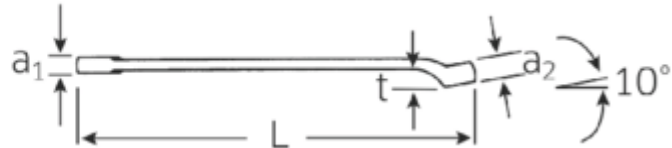

Product highlights.

More robust.

When force is applied to a spanner, the greatest force acts on the area between the jaw and the shank, which is why STAHLWILLE spanners are reinforced at this point. The special design makes the load zones more resilient, which reduces the risk of breakage to a minimum.

Slimmer.

Extremely thin-walled rings facilitate work in confined spaces. In addition, the rings are higher than standard nuts – which prevents the spanner seizing on the nut.

Technical Drawing.

Technical Attributes.