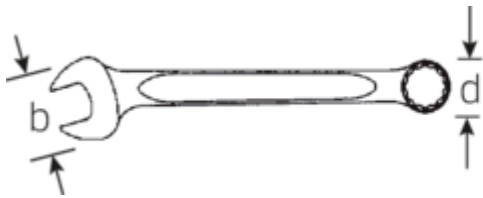

Product highlights.

More robust.

When force is applied to a spanner, the greatest force acts on the area between the jaw and the shank, which is why STAHLWILLE spanners are reinforced at this point. The special design makes the load zones more resilient, which reduces the risk of breakage to a minimum.

Slimmer.

Extremely thin-walled rings facilitate work in confined spaces. In addition, the rings are higher than standard nuts – which prevents the spanner seizing on the nut.

Technical Drawing.

Technical Attributes.

a1	8,4 mm
a2	14,5 mm
Width mm (b)	55 mm
d	37,2 mm
DIN	DIN 3113 Form A
Length mm (L)	300 mm
Jaw angle	15 °
Spanner size [inch]	1 "
Spanner width 1 [inch]	1 "
Spanner width s 2 [inch]	1 "

Logistics data.

Depth mm (IFS)	302
Width mm (IFS)	54
Height mm (IFS)	22
Length (packed, mm)	310
Width (packed, mm)	70
Height (packed, mm)	55
Volume (packed, dm3)	1.1935 dm3
Art. no.	40484848
Weight (gross, kg)	1,430
Weight PAP (kg)	0,000
Weight PVC (kg)	0,016
GTIN	4018754020256
Country of origin	GERMANY
Region of origin	Nordrhein-Westfalen
WEEE/ElektroG	nicht ear-pflichtig
Customs tariff no.	82041100
Packing standard	5
Weight	286 g