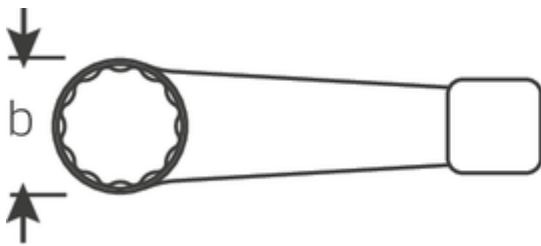

Striking face ring spanners, metric

4205

Art.No. **42050024**
GTIN **4018754024063**
Model **4205 24 SCHLAG-RINGSCHLUESSEL**

Label. Striking face ring spanner Spanner size 24mm L.160mm

Features.

- DIN 7444
- Special steel, steel grey

Advantages.

DIN 7444

Technical Drawing.

Technical Attributes.

a	15 mm
Width mm (b)	42,5 mm
Length mm (L)	160 mm
Width across flats [mm]	24 mm
Spanner width 1 [mm]	24 mm

Logistics data.

Depth mm (IFS)	165
Width mm (IFS)	43
Height mm (IFS)	15
Length (packed, mm)	165
Width (packed, mm)	43

Height (packed, mm)	15
Volume (packed, dm³)	0.106425 dm ³
Art. no.	42050024
Weight (gross, kg)	0,260
Weight PAP (kg)	0,000
Weight PVC (kg)	0,003
GTIN	4018754024063
Country of origin	GERMANY
Region of origin	Nordrhein-Westfalen
WEEE/ElektroG	nicht ear-pflichtig
Customs tariff no.	82041100
Packing standard	1
Weight	200 g