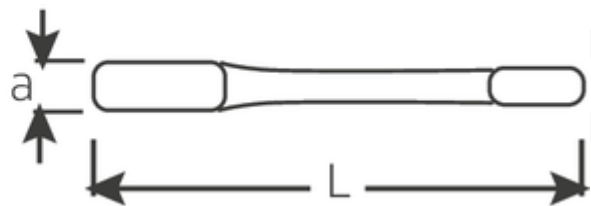

Striking face ring spanners, metric

4205

Art.No. **42050024**
GTIN **4018754024063**
Model **4205 24 SCHLAG-RINGSCHLUESSEL**

Label. Striking face ring spanner Spanner size 24mm L.160mm

Features.

- DIN 7444
- Special steel, steel grey

Advantages.

DIN 7444

Technical Drawing.

Technical Attributes.

a	15 mm
Width mm (b)	42,5 mm
Length mm (L)	160 mm
Width across flats [mm]	24 mm
Spanner width 1 [mm]	24 mm

Logistics data.

Depth mm (IFS)	165
Width mm (IFS)	43
Height mm (IFS)	15
Length (packed, mm)	165
Width (packed, mm)	43

Height (packed, mm)	15
Volume (packed, dm³)	0.106425 dm ³
Art. no.	42050024
Weight (gross, kg)	0,260
Weight PAP (kg)	0,000
Weight PVC (kg)	0,003
GTIN	4018754024063
Country of origin	GERMANY
Region of origin	Nordrhein-Westfalen
WEEE/ElektroG	nicht ear-pflichtig
Customs tariff no.	82041100
Packing standard	1
Weight	200 g